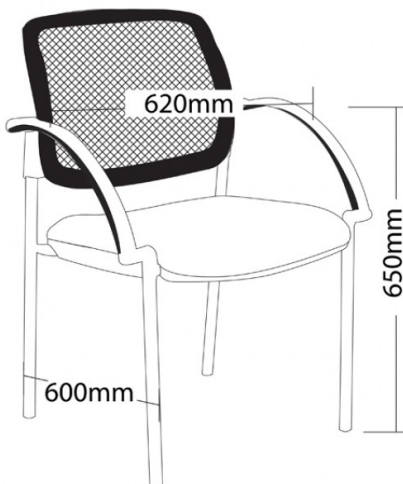

GALLERY IMAGES