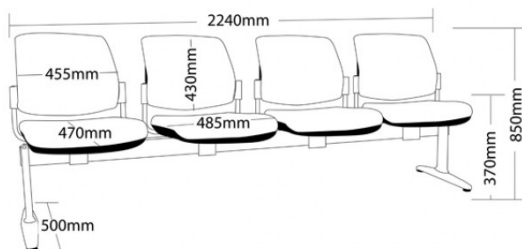

GALLERY IMAGES