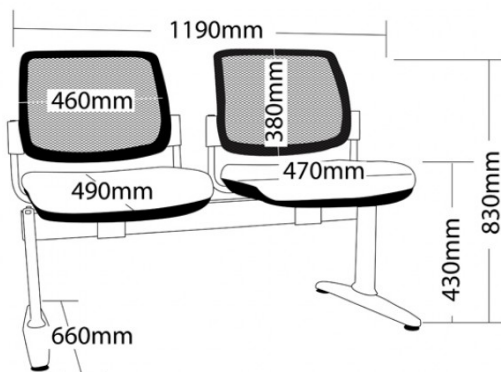

GALLERY IMAGES