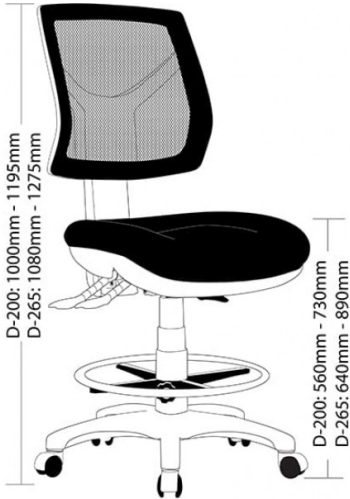

AVOCA MAV350D

- Adjustable seat height
- Adjustable back height (ratchet)
- Adjustable seat angle (with 3 lever mechanism only)
- Adjustable back angle
- Optional adjustable arms
- Optional seat depth (seat slider) (not available on drafting chair)
- Optional drafting kit
- Optional 2 or 3 lever mechanism
- Available in high and low back
- Moulded seat foam
- Mesh back
- 600mm black nylon base
- Available in local fabrics
- Back mesh available in Jazz mesh
- AFRDI tested to level 6
- Suitable for indoor use only
- 7 year warranty
- Weight limit is 130kg

SKU: N/A

GALLERY IMAGES

WARRANTY

7
Year

WEIGHT LIMIT

130
Kilogram