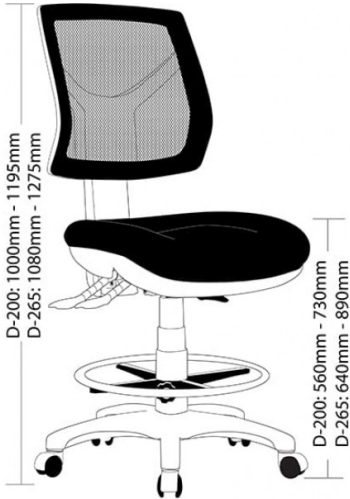

AVOCA MAV200D

- Adjustable seat height
- Adjustable back height (ratchet)
- Adjustable seat angle (with 3 lever mechanism only)
- Adjustable back angle
- Optional adjustable arms
- Optional seat depth (seat slider) (not available on drafting chair)
- Optional drafting kit
- Optional 2 or 3 lever mechanism
- Available in high and low back
- Moulded seat foam
- Mesh back
- 600mm black nylon base
- Available in local fabrics
- Back mesh available in Jazz mesh
- AFRDI tested to level 6
- Suitable for indoor use only
- 7 year warranty
- Weight limit is 130kg

SKU: N/A

GALLERY IMAGES

WARRANTY

7
Year

WEIGHT LIMIT

130
Kilogram