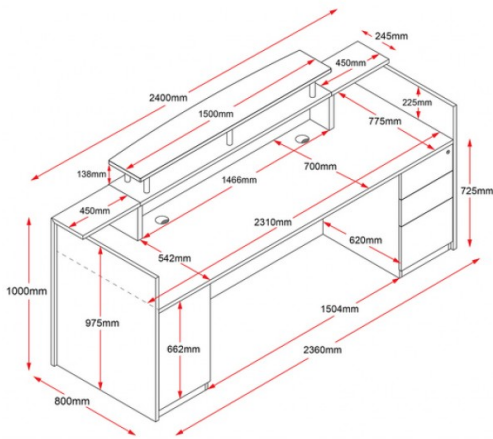

**MARQUEE RECEPTION COUNTER -
GLOSS WHITE / ZEBRA 2400MM W X
855MM D X 1150MM H**

- 2400mm W x 855mm D x 1150mm H
Worksurface: 25mm T x 730mm H
- Gloss White Veneer With Zebra Veneer
Front Columns
- 2 x Chrome Metal Cable Entry Covers
With Brush Insulator

SKU: MRC GW/ZB

GALLERY IMAGES

PRODUCT DESCRIPTION

The modern Marquee counter combines white gloss veneer with Zebra veneer front columns.

On the user side there is a built in 3 drawer pedestal and CPU and storage cupboard, with Chrome cable entry covers on the work top.