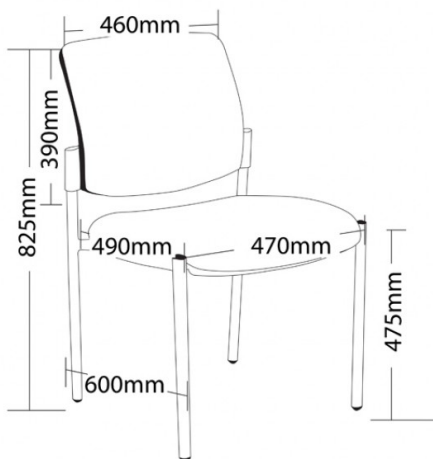

GALLERY IMAGES