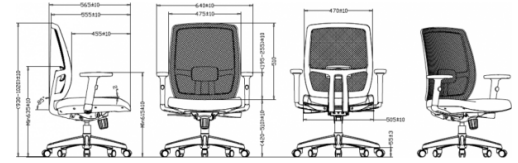

PRODUCT DESCRIPTION

The Luminous executive mesh chair is the perfect chair for the busy executive. The Luminous has a modern stylish look with a mesh back and white arm rests and base.

Suited to all tasks with a synchro mechanism to allow exact seat and back position setting and adjustable arms, with a generous size upholstered seat and breathable mesh back for ultimate executive comfort.

Complies with accredited green and performance standards and backed by a 10 year warranty.