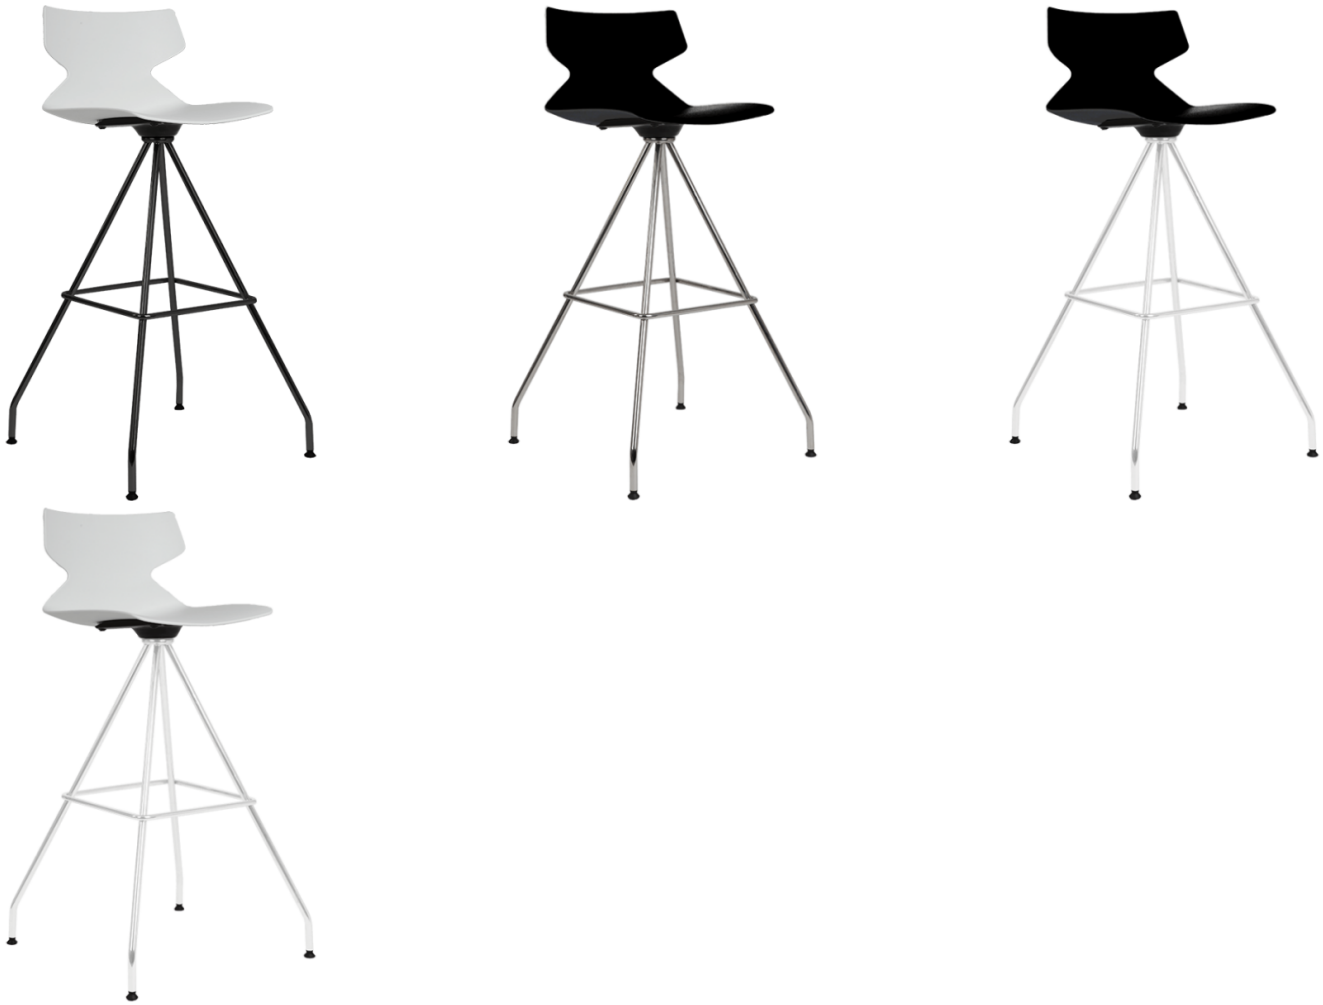

KONFURB FLY BARSTOOL - SWIVEL

Features

- 100% polypropylene
- 16mm*2mm gauge tubular 4leg swivel frame
- Quality powder coated frame finish

Custom Options

- Alternative shell & frame colours - MOQ's and selected colours only apply (indent only)
- Fully upholstered (selected fabrics only, fabric excluded)

SKU: BURKONFLYBRSTLSW

GALLERY IMAGES

PRODUCT DESCRIPTION

Konfurb Fly series barstools are designed by Claudio Bellini to enable a simple and seamless integration with the rest of the Fly series.

Q Office Furniture
02 63 62 3530
enquiries@qof.com.au
www.qof.com.au