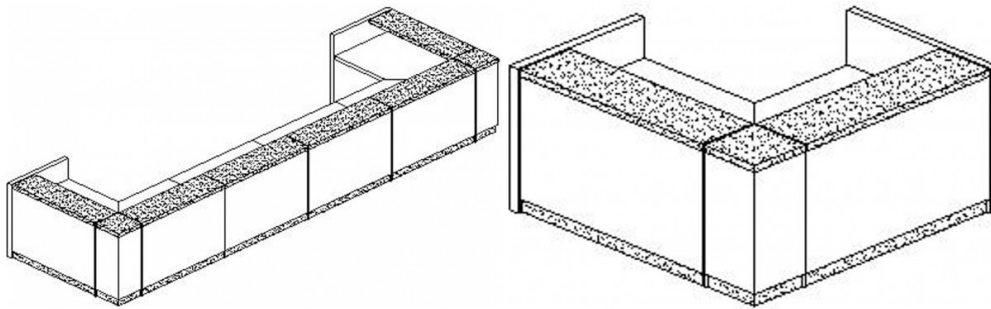

PRODUCT DESCRIPTION

Impeccable style and incredible versatility. A high quality modular counter that can be arranged in many configurations to fit your space perfectly. Create any lengths of L shape, U shape, boxed shape, even an S shape. Front sections are 1190mm long, corner sections are 1395mm. Add as many sections together as required. Counter body in high gloss white with quality fixtures. Feature stripping and kick plate in stainless steel. Gloss white desk top. Stone hob top in Jade white.

- **Kent 1** consists of a front and corner module
- **Kent 2** is an add-on module
- **Kent 101** consists of one front module