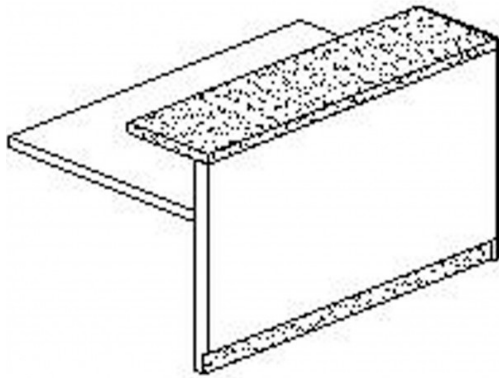

PRODUCT DESCRIPTION

Impeccable style and incredible versatility. A high quality modular counter that can be arranged in many configurations to fit your space perfectly. Create any lengths of L shape, U shape, boxed shape, even an S shape. Front sections are 1190mm long, corner sections are 1395mm. Add as many sections together as required. Counter body in high gloss white with quality fixtures. Feature stripping and kick plate in stainless steel. Gloss white desk top. Stone hob top in Jade white.

- **Kent 1** consists of a front and corner module
- **Kent 2** is an add-on module
- **Kent 101** consists of one front module