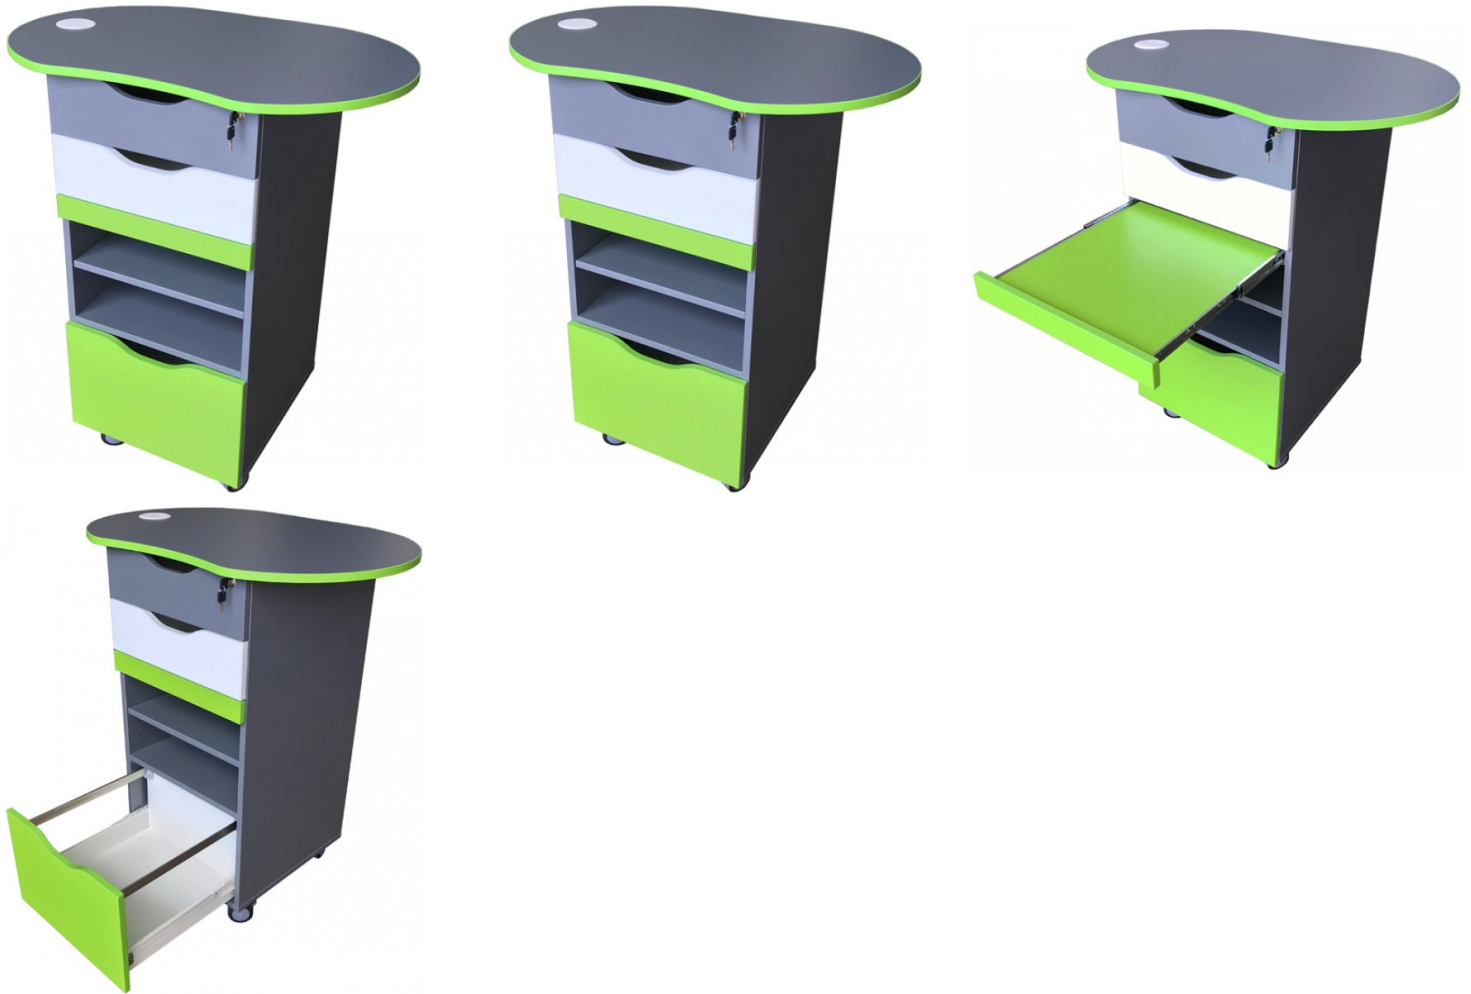

## FM MOBILE TEACHERS CADDY - BEAN TOP

### MOBILE TEACHER'S CADDY - BEAN TOP

900W x 600D x 1050H, drawer unit approx.  
480W x 520D Bean shaped top

- 2 x personal drawers with scallop cut-out handles - locking 1 x roll-out shelf for laptop with 10mm finger pull at 725H 1 x open section w/ 1 adj. shelf
- 1 x file drawers with scallop cut-out handles - non-locking Heavy duty locking castors
- 1 x 80dia cable access port w/ cover to LHS/RHS

---

**SKU:** FM Mobile Teachers Caddy - Bean Top

## PRODUCT DESCRIPTION

18mm Commercial Melamine - E0 | 2mm ABS Edges

Additional sizes and colours available