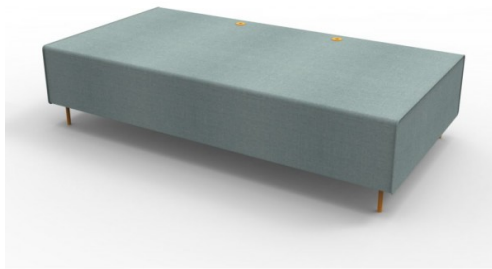

## FLEXI LOUNGE COMPONENTS

FLSS CA/LB - Flexi Lounge Single Seat

Width: 925mm  
Depth: 940mm  
Height: 430mm

FLSBR CA/LB - Flexi Lounge Single Back Rest

Width: 925mm  
Depth: 355mm  
Height: 280mm

FLTS CA/LB - Flexi Lounge Triple Seat

Width: 1830mm  
Depth: 940mm  
Height: 430mm

FLTBR CA/LB - Flexi Lounge Triple Back Rest

Width: 1830mm  
Depth: 355mm  
Height: 280mm

---

**SKU:** FURLNGCOM

## PRODUCT DESCRIPTION

Choose an instant lounge to suit your space with Flexi lounge. Create variable length runs along a wall, around corners, in the middle of a space or go back to back.

Go with one colour or mix and match charcoal and light blue modules.

## Specifications

SKU	Description	Width	Depth	Height
FLSS	Flexi Lounge Single Seat	925mm	940mm	430mm
FLSBR	Flexi Lounge Single Back Rest	925mm	355mm	280mm
FLTS	Flexi Lounge Triple Seat	1830mm	940mm	430mm
FLTBR	Flexi Lounge Triple Back Rest	1830mm	355mm	280mm