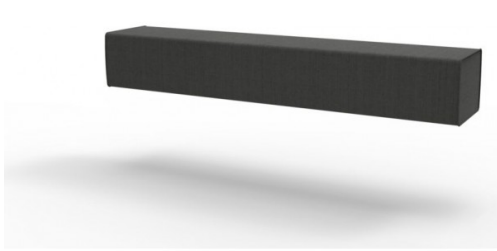

## FLEXI LOUNGE COMPONENTS

FLSS CA/LB - Flexi Lounge Single Seat

Width: 925mm  
Depth: 940mm  
Height: 430mm

FLSBR CA/LB - Flexi Lounge Single Back Rest

Width: 925mm  
Depth: 355mm  
Height: 280mm

FLTS CA/LB - Flexi Lounge Triple Seat

Width: 1830mm  
Depth: 940mm  
Height: 430mm

FLTBR CA/LB - Flexi Lounge Triple Back Rest

Width: 1830mm  
Depth: 355mm  
Height: 280mm

---

**SKU:** FURLNGCOM

## PRODUCT DESCRIPTION

Choose an instant lounge to suit your space with Flexi lounge. Create variable length runs along a wall, around corners, in the middle of a space or go back to back.

Go with one colour or mix and match charcoal and light blue modules.