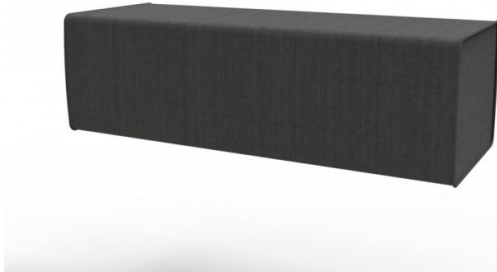

## FLEXI LOUNGE COMPONENTS

FLSS CA/LB - Flexi Lounge Single Seat

Width: 925mm  
Depth: 940mm  
Height: 430mm

FLSBR CA/LB - Flexi Lounge Single Back Rest

Width: 925mm  
Depth: 355mm  
Height: 280mm

FLTS CA/LB - Flexi Lounge Triple Seat

Width: 1830mm  
Depth: 940mm  
Height: 430mm

FLTBR CA/LB - Flexi Lounge Triple Back Rest

Width: 1830mm  
Depth: 355mm  
Height: 280mm

---

**SKU:** FURLNGCOM

## GALLERY IMAGES

## PRODUCT DESCRIPTION

Choose an instant lounge to suit your space with Flexi lounge. Create variable length runs along a wall, around corners, in the middle of a space or go back to back.

Go with one colour or mix and match charcoal and light blue modules.