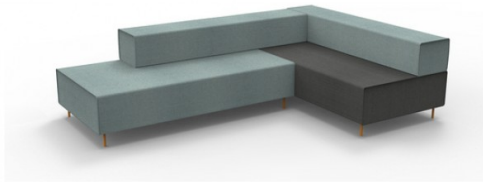

**FLEXI LOUNGE 6 - CORNER -
 2770MM W X 1830MM D X 710MM H**

- Easy to clean and maintain durable Fabric
- Available in Charcoal Ash or Light Blue Units with Orange Powdercoat Steel Legs
- Easy assembly with no tools required - Mix and Match colours

SKU: FL6

VARIATIONS

Image	SKU	Price	Description	Color
	FL6			Charcoal Ash
	FL6			Light Blue

GALLERY IMAGES

PRODUCT DESCRIPTION

Choose an instant lounge to suit your space with Flexi lounge. Create variable length runs along a wall, around corners, in the middle of a space or go back to back.

Go with one colour or mix and match charcoal and light blue modules.

Easy to install or reconfigure with no tools required and backed by a 5 year warranty.

Finishes:

Specifications

SKU	Component	Width	Depth	Height
FL6	Group Code	2770mm	1830mm	710mm