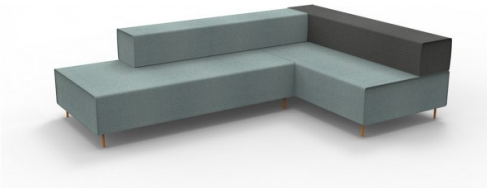

**FLEXI LOUNGE 6 - CORNER -
 2770MM W X 1830MM D X 710MM H**

- Easy to clean and maintain durable Fabric
- Available in Charcoal Ash or Light Blue Units with Orange Powdercoat Steel Legs
- Easy assembly with no tools required - Mix and Match colours

SKU: FL6

VARIATIONS

Image	SKU	Price	Description	Color
	FL6			Charcoal Ash
	FL6			Light Blue

GALLERY IMAGES

PRODUCT DESCRIPTION

Choose an instant lounge to suit your space with Flexi lounge. Create variable length runs along a wall, around corners, in the middle of a space or go back to back.

Go with one colour or mix and match charcoal and light blue modules.

Easy to install or reconfigure with no tools required and backed by a 5 year warranty.

Finishes:

Specifications

SKU	Component	Width	Depth	Height
FL6	Group Code	2770mm	1830mm	710mm