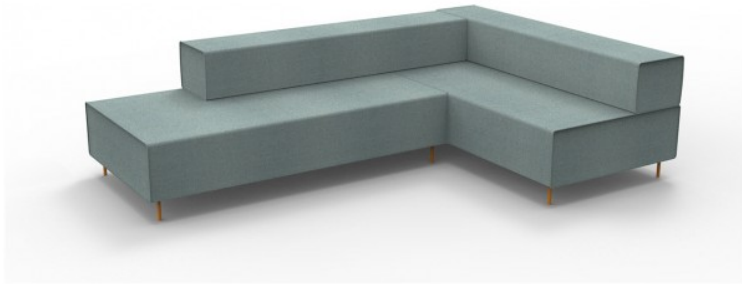

**FLEXI LOUNGE 6 - CORNER -
 2770MM W X 1830MM D X 710MM H**

- Easy to clean and maintain durable Fabric
- Available in Charcoal Ash or Light Blue Units with Orange Powdercoat Steel Legs
- Easy assembly with no tools required - Mix and Match colours

SKU: FL6

VARIATIONS

Image	SKU	Price	Description	Color
	FL6			Charcoal Ash
	FL6			Light Blue

GALLERY IMAGES

PRODUCT DESCRIPTION

Choose an instant lounge to suit your space with Flexi lounge. Create variable length runs along a wall, around corners, in the middle of a space or go back to back.

Go with one colour or mix and match charcoal and light blue modules.

Easy to install or reconfigure with no tools required and backed by a 5 year warranty.

Finishes:

Specifications

SKU	Component	Width	Depth	Height
FL6	Group Code	2770mm	1830mm	710mm