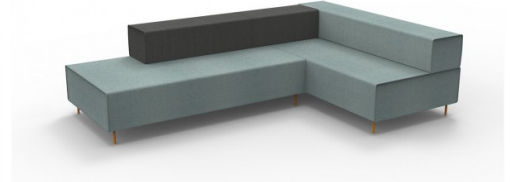

**FLEXI LOUNGE 6 - CORNER -
 2770MM W X 1830MM D X 710MM H**

- Easy to clean and maintain durable Fabric
- Available in Charcoal Ash or Light Blue Units with Orange Powdercoat Steel Legs
- Easy assembly with no tools required - Mix and Match colours

SKU: FL6

VARIATIONS

Image	SKU	Price	Description	Color
	FL6			Charcoal Ash
	FL6			Light Blue

GALLERY IMAGES

PRODUCT DESCRIPTION

Choose an instant lounge to suit your space with Flexi lounge. Create variable length runs along a wall, around corners, in the middle of a space or go back to back.

Go with one colour or mix and match charcoal and light blue modules.

Easy to install or reconfigure with no tools required and backed by a 5 year warranty.

Finishes:

Specifications

SKU	Component	Width	Depth	Height
FL6	Group Code	2770mm	1830mm	710mm