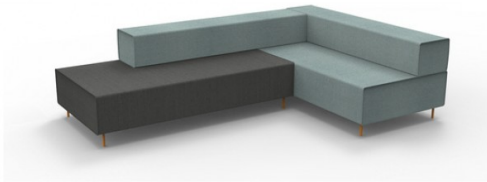

**FLEXI LOUNGE 6 - CORNER -
 2770MM W X 1830MM D X 710MM H**

- Easy to clean and maintain durable Fabric
- Available in Charcoal Ash or Light Blue Units with Orange Powdercoat Steel Legs
- Easy assembly with no tools required - Mix and Match colours

SKU: FL6

VARIATIONS

Image	SKU	Price	Description	Color
	FL6			Charcoal Ash
	FL6			Light Blue

GALLERY IMAGES

PRODUCT DESCRIPTION

Choose an instant lounge to suit your space with Flexi lounge. Create variable length runs along a wall, around corners, in the middle of a space or go back to back.

Go with one colour or mix and match charcoal and light blue modules.

Easy to install or reconfigure with no tools required and backed by a 5 year warranty.

Finishes:

Specifications

SKU	Component	Width	Depth	Height
FL6	Group Code	2770mm	1830mm	710mm