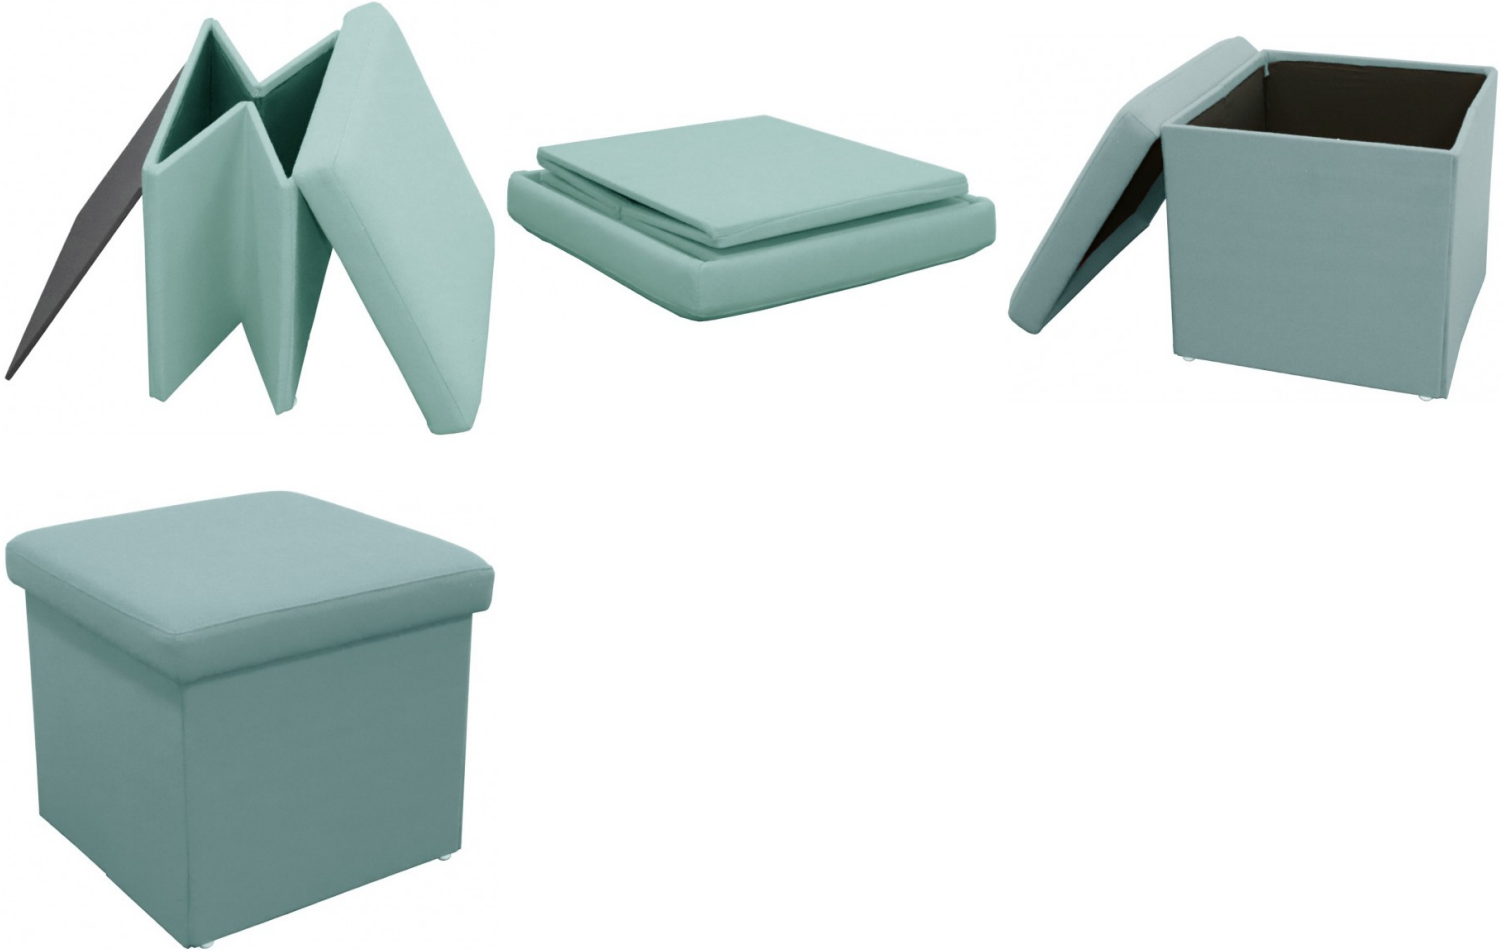

**FLEXI FOLDABLE OTTOMAN 480MM
 W X 480MM D X 430MM H**

Flexi Foldable Ottoman
 480mm W x 480mm D x 430mm H
 Fabric Upholstery
 Collapsible for easy storage

SKU: FLOTTO

VARIATIONS

Image	SKU	Price	Description	Color
	FLOTTO CA			Charcoal Ash
	FLOTTO LB			Light Blue

Image	SKU	Price	Description	Color
	FLOTTO RE			Red

GALLERY IMAGES

PRODUCT DESCRIPTION

Collapsible ottoman for easy storage matching the Flexi Lounge range. Use as storage for cushions or personal items.

Easy assembly with no tools required, Easy to clean and maintain durable Fabric.