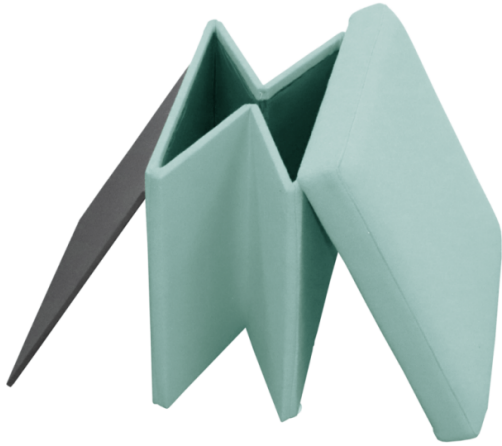

FLEXI COLLAPSABLE OTTOMAN

FLOTTO CA/LB/RE - Flexi Lounge Foldable Ottoman

Width: 480mm

Depth: 480mm

Height: 430mm

SKU: FURFLXCOLOTT

GALLERY IMAGES

PRODUCT DESCRIPTION

Collapsible ottoman for easy storage matching the Flexi Lounge range. Use as storage for cushions or personal items.

Easy assembly with no tools required, Easy to clean and maintain durable Fabric.

Available in Charcoal Ash, Light Blue or Red.