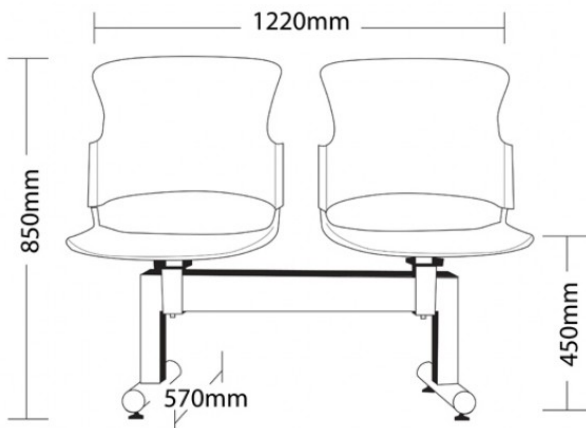

GALLERY IMAGES