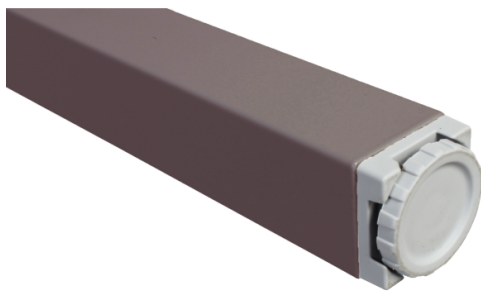

EZ FURN BAR TABLE CUBE 800MM TAUPE

Product Details

- Frame: Aluminium with polypropylene top
- Colours: Taupe
- Origin: Italy
- Warranty: 24 Months
- Carton Dimensions 1: 840 x 840 x 125mm (1PCS/CTN)
- Carton Dimensions 2: 720 x 140 x 175mm (1PCS/CTN)

SKU: N/A

GALLERY IMAGES

PRODUCT DESCRIPTION

Dimensions

Width:	800 mm
Height:	1070 mm
Depth:	800 mm
Foot Rail Height:	335 mm
Weight:	15.5 kg

Other Information

- Manufactured by Nardi Italy
- Sturdy functional outdoor bar table
- Powdercoat aluminium legs
- Adjustable foot glides
- Supplied in KD form
- Other colours available via indent
- Catas tested