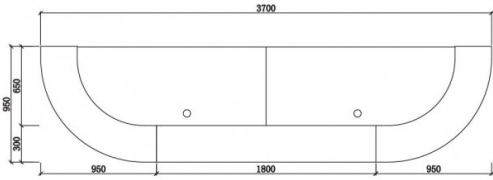

## EXECUTIVE C-SHAPE RECEPTION COUNTER

**Size:** W3700mm x D950mm x H1150mm

**Colour:** Counter Body-Metallic grey 2 Pack finish with aluminium trim lines and stainless steel kick plate. Desk Top-Matt teak melamine desktop. Hob Top-Jade White Caesar stone hob supported on chrome pillars.

## GALLERY IMAGES

C-SHAPE 3700 wide