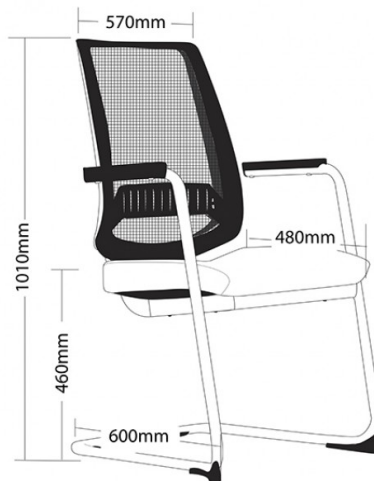

EVITA-VC

- Chrome frame
- Moulded seat foam
- Korean mesh back
- Available in black only
- 4 Year Warranty
- Weight limit is 120kg

SKU: EVITA-VC

GALLERY IMAGES

WEIGHT LIMIT

120

Kilogram