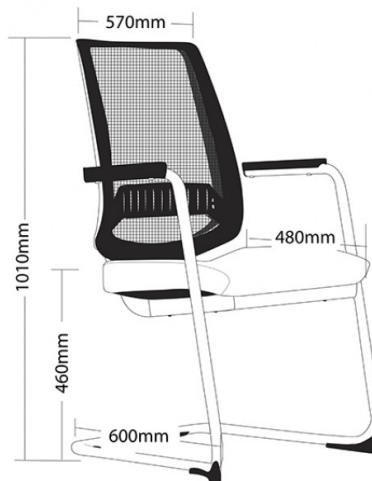

EVITA-VC

- Chrome frame
- Moulded seat foam
- Korean mesh back
- Available in black only
- 4 Year Warranty
- Weight limit is 120kg

SKU: EVITA-VC

GALLERY IMAGES

WEIGHT LIMIT

120

Kilogram