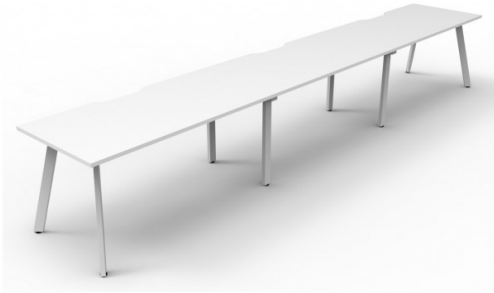

**ETERNITY 3 PERSON SINGLE SIDED
WORKSTATION - NO SCREEN
1500MM W X 750MM D SCALLOP
TOPS**

Eternity 3 Person Single Sided Workstation - No Screen
 Worksurface with 410mm W x 50mm D Scallop Cable Access
 4500mm W x 750mm D x 730mm H (Overall), 1200mm W x 750mm D x 730mm H Per User | 60mm x 30mm Splayed Leg, P/C Underframe | Adjustable Levelling Feet | Dual Cross Bar For Added Stability | E0 Enviroboard Melamine Worksurface

SKU: D-ELS3P1575

VARIATIONS

Image

SKU

Price Description

Color

D-ELS3P1575 NO/BL

Natural Oak / Black

Image	SKU	Price Description	Color
	D-ELS3P1575 NO/WS		Natural Oak / White
	D-ELS3P1575 NW/BL		Natural White / Black
	D-ELS3P1575 NW/WS		Natural White / White

GALLERY IMAGES

PRODUCT DESCRIPTION

Maximise space and create an efficient working environment with Rapid Eternity single sided workstations