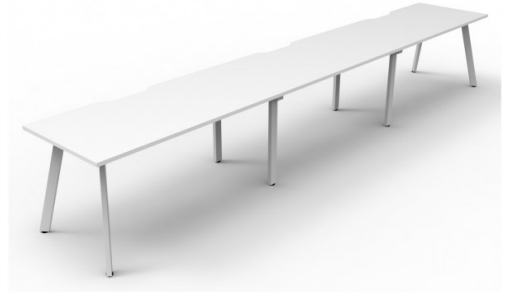

**ETERNITY 3 PERSON SINGLE SIDED
WORKSTATION - NO SCREEN
1500MM W X 750MM D SCALLOP
TOPS**

Eternity 3 Person Single Sided Workstation - No Screen
 Worksurface with 410mm W x 50mm D Scallop Cable Access
 4500mm W x 750mm D x 730mm H (Overall), 1200mm W x 750mm D x 730mm H Per User | 60mm x 30mm Splayed Leg, P/C Underframe | Adjustable Levelling Feet | Dual Cross Bar For Added Stability | E0 Enviroboard Melamine Worksurface

SKU: D-ELS3P1575

VARIATIONS

Image

SKU

Price Description

Color

D-ELS3P1575 NO/BL

Natural Oak / Black

Image	SKU	Price Description	Color
	D-ELS3P1575 NO/WS		Natural Oak / White
	D-ELS3P1575 NW/BL		Natural White / Black
	D-ELS3P1575 NW/WS		Natural White / White

GALLERY IMAGES

PRODUCT DESCRIPTION

Maximise space and create an efficient working environment with Rapid Eternity single sided workstations