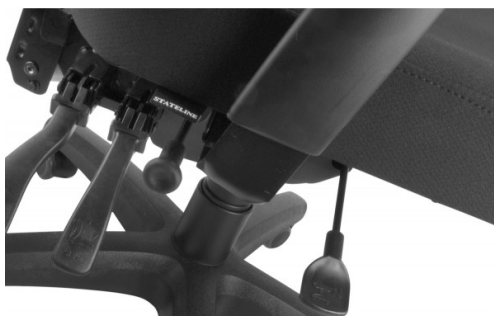

ENDEAVOUR 103 DELUXE

Medium back task chair

- Height and width adjustable armrests as standard
- Ratchet height adjustable backrest
- Fully ergonomic 4 lever mechanism
- Seat slide feature
- Weight rated to 110kg

Options: Black

SKU: MRENDEVOUR

GALLERY IMAGES

PRODUCT DESCRIPTION

Specifications

- BIFMA Tested
- Weight Rating of 110kg
- 7 Year Warranty

Options

- Available in black only
- Black armrests
- Drafting Kit
- Polished alloy base
- Polished alloy armrests

DIMENSIONS		
Seat	W	520mm
	D	510mm
Back	H	540mm
	W	450mm
Seat Height Range (From Floor)		
520 - 670mm		
Back Height Range (From Floor)		
1000 - 1180mm		
Arm Height Range (From Floor)		
660 - 860mm		

Q Office Furniture
02 63 62 3530
enquiries@qof.com.au
www.qof.com.au