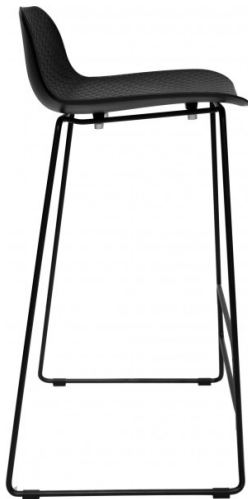

EMBOSS BAR STOOL

Our Emboss textured seat, suited for any high bench breakout table or multimedia table.

Seat Height: 770mm

Specs

Material Seat & Back - UV Protected
Plastic
Base - Steel Powder
Coated Black

SKU: N/A

GALLERY IMAGES

PRODUCT DESCRIPTION

Code	Seat Height	Dimensions
ICEMBSBL	760H	515(W) x 495(D) x 945(H)

Q Office Furniture
02 63 62 3530
enquiries@qof.com.au
www.qof.com.au