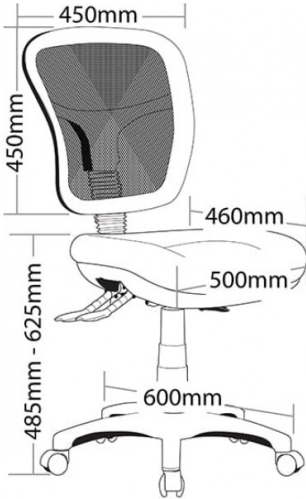

ECOTECH MESH ME350

- Adjustable seat height
- Adjustable back height
- Adjustable seat angle (with 3 lever mechanism only)
- Adjustable back angle
- Optional adjustable arms
- Optional seat depth (seat slider) (not available on drafting chair)
- Optional drafting kit
- Optional 2 or 3 lever mechanism
- Moulded seat foam
- Mesh back
- 600mm black nylon base
- Available in local fabrics
- Suitable for indoor use only
- 7 year warranty
- Weight limit is 130kg

SKU: N/A

GALLERY IMAGES

WARRANTY

7
Year

WEIGHT LIMIT

130
Kilogram

UPHOLSTERED
IN AUSTRALIA