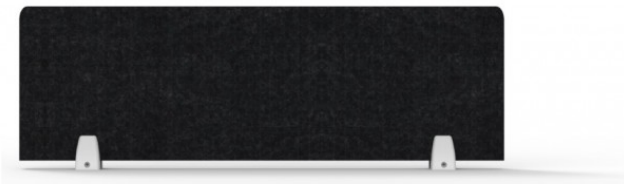

**ECO PANEL DESK MOUNTED SCREEN
890MM W X 300MM H X 27MM -
PINNABLE SURFACE - POLYESTER
FIBER PANEL - INCLUDES 2 X WHITE
P/C CLAMPS**

Eco Panel Desk Mounted Screen
890mm W x 300mm H x 27mm T
Pinnable Surface - Polyester Fiber Panel -
Includes 2 x White P/C Clamps

SKU: EPS089 BK

GALLERY IMAGES

PRODUCT DESCRIPTION

Add a privacy screen with the Eco panel. Simply clamp the screen onto your desk to add privacy and sound absorption. Black polyester fibre panel, pinnable and available in 3 different sizes.