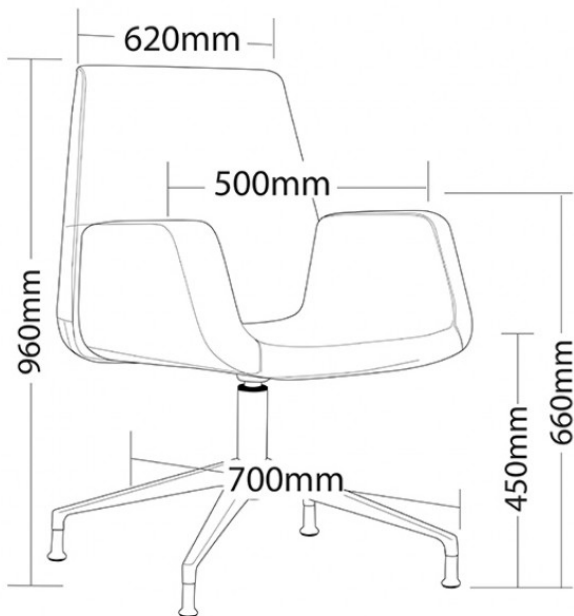

DILMA-VC

- Plywood seat, back and arms
- High density foam
- Swivel base
- 700mm Aluminium 4 star frame
- Available in black PU only
- 5 Year warranty
- Weight limit is 120kg

SKU: DILMA-VC

GALLERY IMAGES