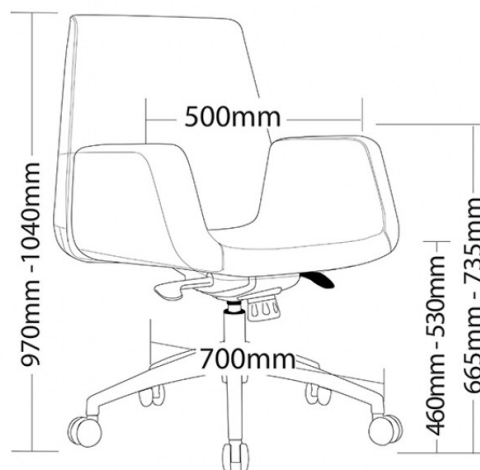

## DILMA-L

- Adjustable seat height
- Adjustable seat and back angle
- Adjustable weight tension
- Plywood seat, back and arms
- High density foam
- Synchron mechanism with 3 locking positions
- 700mm Aluminium base
- Available in black PU only
- 5 Year warranty
- Weight limit is 120kg

## GALLERY IMAGES

WEIGHT LIMIT

**120**

Kilogram