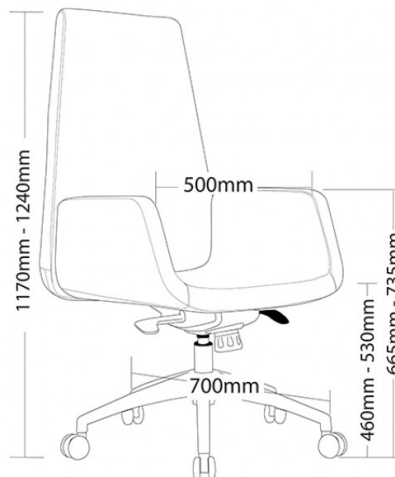

DILMA-H

- Adjustable seat height
- Adjustable seat and back angle
- Adjustable weight tension
- Plywood seat, back and arms
- High density foam
- Synchron mechanism with 3 locking positions
- 700mm Aluminium base
- Available in black PU only
- 5 Year warranty
- Weight limit is 120kg

SKU: DILMA-H

GALLERY IMAGES

WEIGHT LIMIT

120

Kilogram