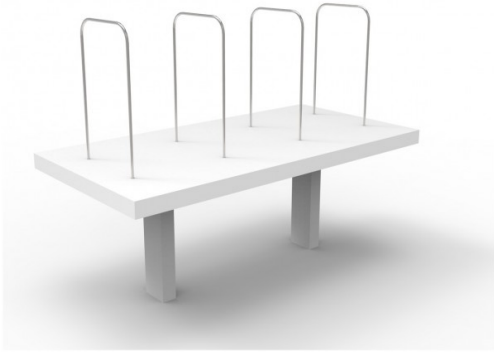

GALLERY IMAGES

PRODUCT DESCRIPTION

Keep your filing in order by adding a Rapid Infinity mounted shelf to your workstation. Comes with wire dividers and bolts on to the desk top seamlessly.

Finishes: