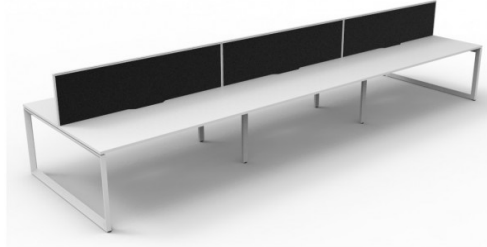

## DELUXE RAPID INFINITY 6 PERSON DOUBLE SIDED WORKSTATION

Deluxe Rapid Infinity 6 Person Double Sided Workstation - With Screen  
Worksurface With 410mm W x 50mm D  
Scalloped Cable Access  
5400mm W x 1530mm D x 1200mm H ( Overall ), 1800mm W x 750mm D x 730mm H (Per User), 60mm x 45mm Bevelled Edge  
Loop Leg Underframe  
495mm H x 30mm T Pinnable Privacy Screen  
Upholstered In Fabric

Image	SKU	Price Description	Leg colour	Top colour	Screen colour
	D-ILLDWS6P1875		White	White	Grey Fabric with Black Frame

## PRODUCT DESCRIPTION

Maximise space and create an efficient working environment with Deluxe Rapid Infinity. 750mm deep Enviroboard tops, with scallop for cable access, and a recessed leg to create full leg access in long runs of workstations.

The bevelled edge loop leg finishes each workstation run with a premium look, and the matching dividing screen adds privacy and noise reduction to each workstation.

White or oak tops, with black or white frames create a modern, clean look to your fit out.