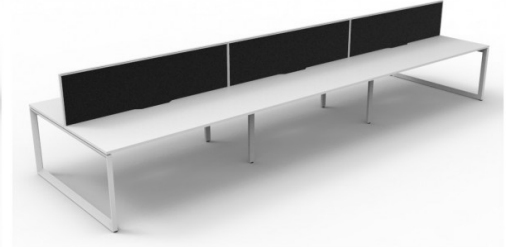

## DELUXE RAPID INFINITY 6 PERSON DOUBLE SIDED WORKSTATION

Deluxe Rapid Infinity 6 Person Double Sided Workstation - With Screen  
Worksurface With 410mm W x 50mm D  
Scalloped Cable Access  
5400mm W x 1530mm D x 1200mm H ( Overall ), 1800mm W x 750mm D x 730mm H (Per User), 60mm x 45mm Bevelled Edge  
Loop Leg Underframe  
495mm H x 30mm T Pinnable Privacy Screen  
Upholstered In Fabric

Image	SKU	Price Description	Leg colour	Top colour	Screen colour
	D-ILLDWS6P1875		White	White	Grey Fabric with Black Frame

## PRODUCT DESCRIPTION

Maximise space and create an efficient working environment with Deluxe Rapid Infinity. 750mm deep Enviroboard tops, with scallop for cable access, and a recessed leg to create full leg access in long runs of workstations.

The bevelled edge loop leg finishes each workstation run with a premium look, and the matching dividing screen adds privacy and noise reduction to each workstation.

White or oak tops, with black or white frames create a modern, clean look to your fit out.