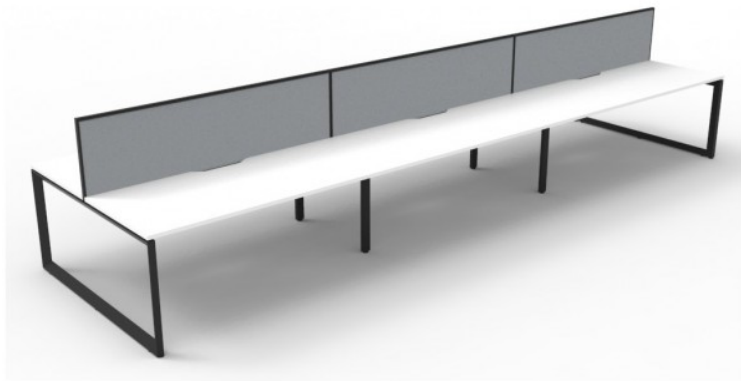

## DELUXE RAPID INFINITY 6 PERSON DOUBLE SIDED WORKSTATION

Deluxe Rapid Infinity 6 Person Double Sided Workstation - With Screen  
Worksurface With 410mm W x 50mm D  
Scalloped Cable Access  
5400mm W x 1530mm D x 1200mm H ( Overall ), 1800mm W x 750mm D x 730mm H (Per User), 60mm x 45mm Bevelled Edge  
Loop Leg Underframe  
495mm H x 30mm T Pinnable Privacy Screen  
Upholstered In Fabric

Image	SKU	Price Description	Leg colour	Top colour	Screen colour
	D-ILLDWS6P1875		White	White	Grey Fabric with Black Frame

## PRODUCT DESCRIPTION

Maximise space and create an efficient working environment with Deluxe Rapid Infinity. 750mm deep Enviroboard tops, with scallop for cable access, and a recessed leg to create full leg access in long runs of workstations.

The bevelled edge loop leg finishes each workstation run with a premium look, and the matching dividing screen adds privacy and noise reduction to each workstation.

White or oak tops, with black or white frames create a modern, clean look to your fit out.