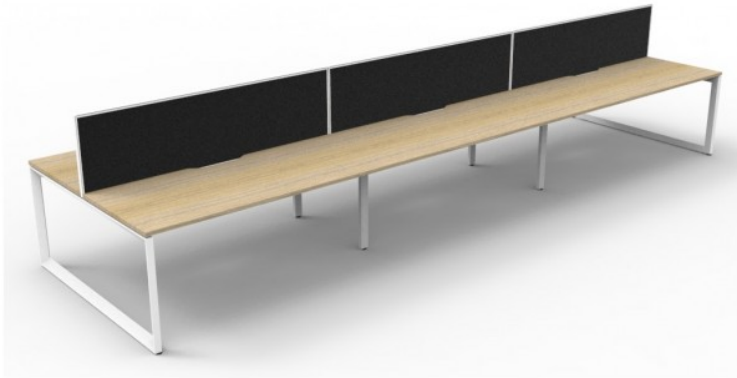

DELUXE RAPID INFINITY 6 PERSON DOUBLE SIDED WORKSTATION

Deluxe Rapid Infinity 6 Person Double Sided Workstation - With Screen
 Worksurface With 410mm W x 50mm D
 Scallop Cable Access
 4500mm W x 1530mm D x 1200mm H (Overall), 1500mm W x 750mm D x 730mm H (Per User), 60mm x 45mm Bevelled Edge Loop Leg Underframe
 495mm H x 30mm T Pinnable Privacy Screen Upholstered In Fabric

SKU: D-ILLDWS6P1575

VARIATIONS

Image	SKU	Price Description	Leg colour	Top colour	Screen colour
	D-ILLDWS6P1575		Black	Oak	Black Fabric with White Frame

Image	SKU	Price Description	Leg colour	Top colour	Screen colour
	D-ILLDWS6P1575 NO/BL		Black	Oak	Grey Fabric with Black Frame
	D-ILLDWS6P1575		Black	White	Black Fabric with White Frame
	D-ILLDWS6P1575 NO/WS		White	Oak	Black Fabric with White Frame
	D-ILLDWS6P1575		White	Oak	Grey Fabric with Black Frame
	D-ILLDWS6P1575		White	White	Grey Fabric with Black Frame

GALLERY IMAGES

PRODUCT DESCRIPTION

Maximise space and create an efficient working environment with Deluxe Rapid Infinity. 750mm deep Enviroboard tops, with scallop for cable access, and a recessed leg to create full leg access in long runs of workstations.

The bevelled edge loop leg finishes each workstation run with a premium look, and the matching dividing screen adds privacy and noise reduction to each workstation.

White or oak tops, with black or white frames create a modern, clean look to your fit out.