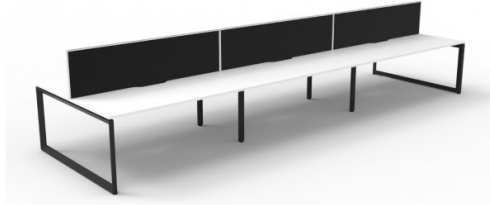

DELUXE RAPID INFINITY 6 PERSON DOUBLE SIDED WORKSTATION

Deluxe Rapid Infinity 6 Person Double Sided Workstation - With Screen
 Worksurface With 410mm W x 50mm D
 Scallop Cable Access
 4500mm W x 1530mm D x 1200mm H (Overall), 1500mm W x 750mm D x 730mm H (Per User), 60mm x 45mm Bevelled Edge Loop Leg Underframe
 495mm H x 30mm T Pinnable Privacy Screen Upholstered In Fabric

SKU: D-ILLDWS6P1575

VARIATIONS

Image	SKU	Price Description	Leg colour	Top colour	Screen colour
	D-ILLDWS6P1575		Black	Oak	Black Fabric with White Frame

Image	SKU	Price Description	Leg colour	Top colour	Screen colour
	D-ILLDWS6P1575 NO/BL		Black	Oak	Grey Fabric with Black Frame
	D-ILLDWS6P1575		Black	White	Black Fabric with White Frame
	D-ILLDWS6P1575 NO/WS		White	Oak	Black Fabric with White Frame
	D-ILLDWS6P1575		White	Oak	Grey Fabric with Black Frame
	D-ILLDWS6P1575		White	White	Grey Fabric with Black Frame

GALLERY IMAGES

PRODUCT DESCRIPTION

Maximise space and create an efficient working environment with Deluxe Rapid Infinity. 750mm deep Enviroboard tops, with scallop for cable access, and a recessed leg to create full leg access in long runs of workstations.

The bevelled edge loop leg finishes each workstation run with a premium look, and the matching dividing screen adds privacy and noise reduction to each workstation.

White or oak tops, with black or white frames create a modern, clean look to your fit out.