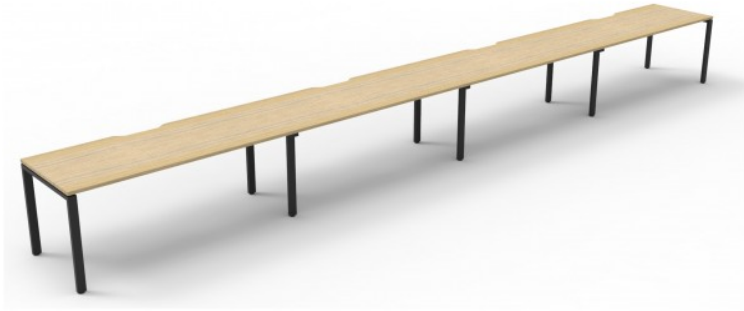

**DELUXE RAPID INFINITY 4 PERSON
SINGLE SIDED WORKSTATION - NO
SCREEN - 1200MM X 750MM
SCALLOP TOP**

Deluxe Rapid Infinity 4 Person Single Sided Workstation - No Screen
Worksurface With 410mm W x 50mm D
Scallop Cable Access
4800mm W x 750mm D x 730mm H
(Overall), 1200mm W x 750mm D x 730mm H (Per User). 60mm x 30mm Profile Leg Underframe

SKU: D-IPLS4P1275

GALLERY IMAGES

PRODUCT DESCRIPTION

Maximise space and create an efficient working environment with Deluxe Rapid Infinity. 750mm deep enviroboard tops, with scallop for cable access, and a recessed leg to create full leg access in long runs of workstations.

The 60 x 30 profile leg adds a minimalist look to each workstation run.

White or oak tops, and black or white frames create a modern, clean look to your fit out.

Finishes:

Specifications

SKU	Workstations	Overall Width	Overall Depth	Overall Height
D-IPLS1P1875	1 Person	1800mm	750mm	730mm
D-IPLS2P1875	2 Person	3600mm	750mm	730mm
D-IPLS3P1875	3 Person	5400mm	750mm	730mm
D-IPLS1P1575	1 Person	1500mm	750mm	730mm
D-IPLS2P1575	2 Person	3000mm	750mm	730mm