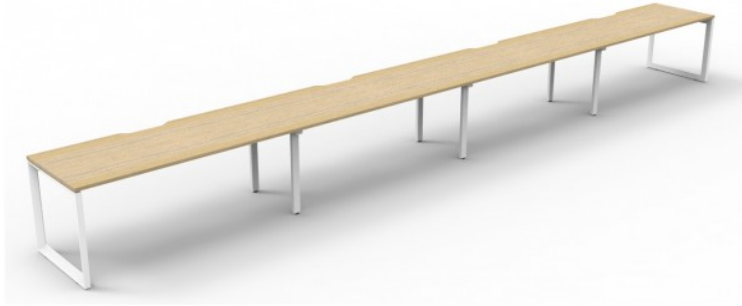

DELUXE RAPID INFINITY 4 PERSON SINGLE SIDED WORKSTATION - NO SCREEN - 1200MM W X 750MM D SCALLOP TOPS

Deluxe Rapid Infinity 4 Person Single Sided Workstation - No Screen
 Worksurface With 410mm W x 50mm D
 Scallop Cable Access
 4800mm W x 750mm D x 730mm H
 (Overall), 1200mm W x 750mm D x 730mm H (Per User). 60mm x 45mm Bevelled Edge
 Loop Leg Underframe

GALLERY IMAGES

PRODUCT DESCRIPTION

Maximise space and create an efficient working environment with Deluxe Rapid Infinity. 750mm deep Enviroboard tops, with scallop for cable access, and a recessed leg to create full leg access in long runs of workstations.

The bevelled edge loop leg finishes each workstation run with a premium look, and the matching dividing screen adds privacy and noise reduction to each workstation.

White or oak tops, and black or white frames create a modern, clean look to your fit out.

Finishes:

Product Features

- Deluxe Infinity range with new deeper 750mm top
- Scalloped edge top for easy wire management
- Recessed intermediate leg creates full leg access
- 60mm x 45mm bevelled edge loop leg
- Double support rail for extra strength
- E1 Enviroboard
- Natural Oak/Black, Natural Oak/White
- Natural White/Black, Natural White/White
- 5 Year Warranty