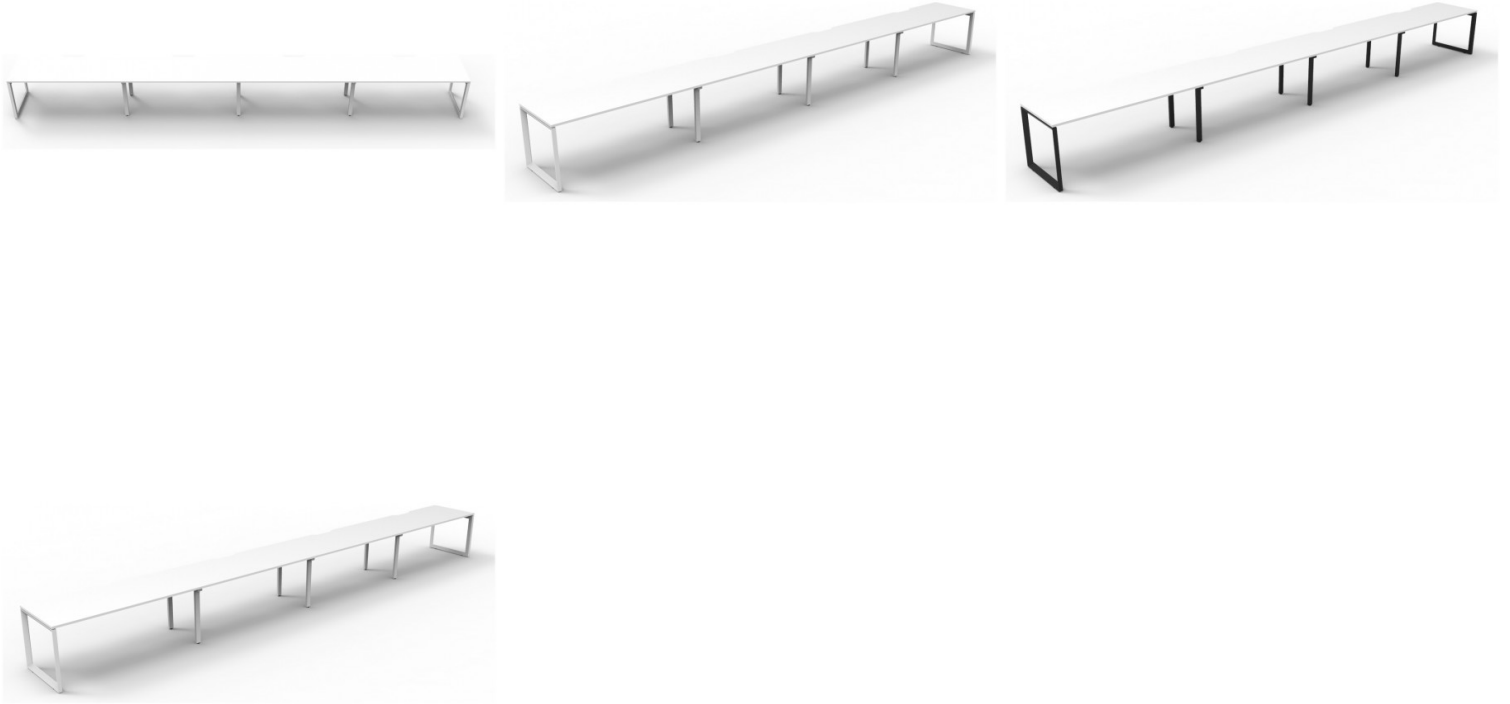

DELUXE RAPID INFINITY 4 PERSON SINGLE SIDED WORKSTATION - NO SCREEN - 1200MM W X 750MM D SCALLOP TOPS

Deluxe Rapid Infinity 4 Person Single Sided Workstation - No Screen
 Worksurface With 410mm W x 50mm D
 Scallop Cable Access
 4800mm W x 750mm D x 730mm H
 (Overall), 1200mm W x 750mm D x 730mm H (Per User). 60mm x 45mm Bevelled Edge
 Loop Leg Underframe

GALLERY IMAGES

PRODUCT DESCRIPTION

Maximise space and create an efficient working environment with Deluxe Rapid Infinity. 750mm deep Enviroboard tops, with scallop for cable access, and a recessed leg to create full leg access in long runs of workstations.

The bevelled edge loop leg finishes each workstation run with a premium look, and the matching dividing screen adds privacy and noise reduction to each workstation.

White or oak tops, and black or white frames create a modern, clean look to your fit out.

Finishes:

Product Features

- Deluxe Infinity range with new deeper 750mm top
- Scalloped edge top for easy wire management
- Recessed intermediate leg creates full leg access
- 60mm x 45mm bevelled edge loop leg
- Double support rail for extra strength
- E1 Enviroboard
- Natural Oak/Black, Natural Oak/White
- Natural White/Black, Natural White/White
- 5 Year Warranty