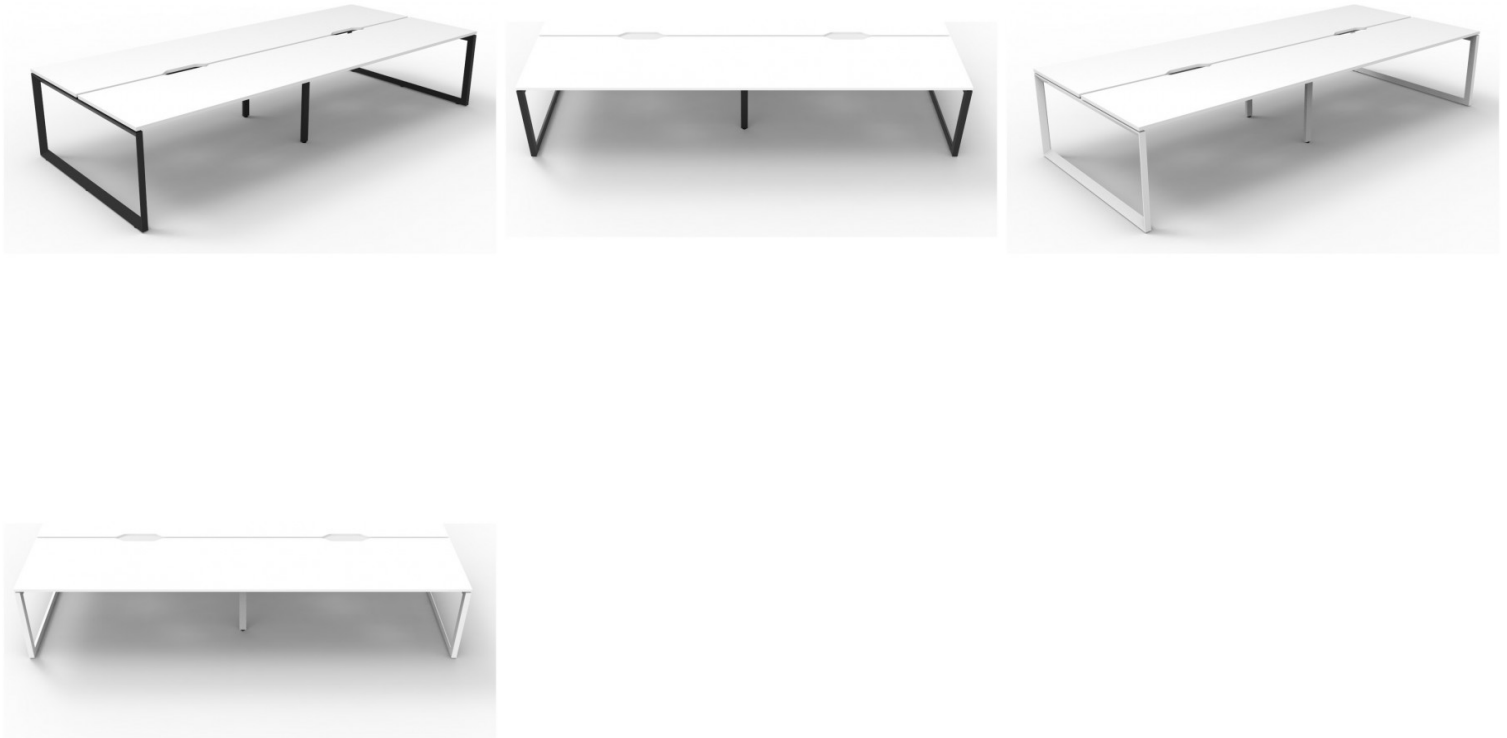

**DELUXE RAPID INFINITY 4 PERSON
 DOUBLE SIDED WORKSTATION - NO
 SCREEN - 1500MM W X 750MM D
 SCALLOP WORKTOPS**

Deluxe Rapid Infinity 4 Person Double Sided Workstation - No Screen
 Worksurface With 410mm W x 50mm D Scallop Cable Access
 3000mm W x 1530mm D x 730mm H (Overall), 1500mm W x 750mm D x 730mm H (Per User), 60mm x 45mm Bevelled Edge Loop Leg Underframe. 30mm Cable Access Void In Between Double Sided Users - Infill Rail Avail. For Additional Cost

SKU: D-ILLD4P1575

VARIATIONS

Image	SKU	Price	Description	Leg colour	Top colour
	D-ILLD4P1575 NO/BL			Black	Oak

Image	SKU	Price Description	Leg colour	Top colour
	D-ILLD4P1575 NW/BL		Black	White
	D-ILLD4P1575 NO/WS		White	Oak
	D-ILLD4P1575 NW/WS		White	White

GALLERY IMAGES

PRODUCT DESCRIPTION

Maximise space and create an efficient working environment with Deluxe Rapid Infinity. 750mm deep Enviroboard tops, with scallop for cable access, and a recessed leg to create full leg access in long runs of workstations.

The 60 x 30 profile leg adds a minimalist look to each workstation run, and the matching dividing screen adds privacy and noise reduction to each workstation.

White or oak tops, and black or white frames create a modern, clean look to your fit out.