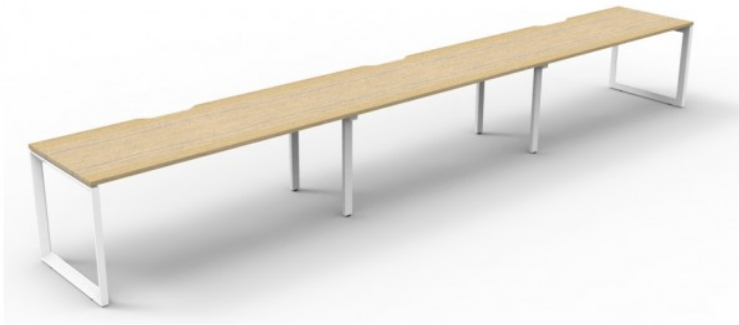

**DELUXE RAPID INFINITY 3 PERSON SINGLE SIDED WORKSTATION - NO SCREEN - 1200MM W X 750MM D SCALLOP TOPS**

Deluxe Rapid Infinity 3 Person Single Sided Workstation - No Screen  
 Worksurface With 410mm W x 50mm D Scallop Cable Access  
 3600mm W x 750mm D x 730mm H (Overall), 1200mm W x 750mm D x 730mm H (Per User). 60mm x 45mm Bevelled Edge Loop Leg Underframe

## PRODUCT DESCRIPTION

Maximise space and create an efficient working environment with Deluxe Rapid Infinity. 750mm deep enviroboard tops, with scallop for cable access, and a recessed leg to create full leg access in long runs of workstations.

The 60 x 30 profile leg adds a minimalist look to each workstation run, and the matching dividing screen adds privacy and noise reduction to each workstation.

White or oak tops, and black or white frames create a modern, clean look to your fit out.

### Product Features

- Deluxe Infinity with New Deeper 750mm Top
- Scalloped top for easy wire management
- Recessed Intermediate Leg Creates Full Leg Access
- 60 x 30 Profile End Legs
- Double Support Rail for Extra Strength
- E1 Enviroboard
- Natural Oak/Black, Natural Oak/White
- Natural White/Black, Natural White/White
- 5 Year Warranty