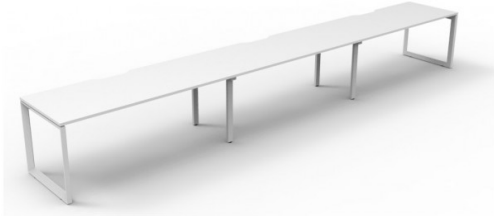

**DELUXE RAPID INFINITY 3 PERSON SINGLE SIDED WORKSTATION - NO SCREEN - 1200MM W X 750MM D SCALLOP TOPS**

Deluxe Rapid Infinity 3 Person Single Sided Workstation - No Screen  
 Worksurface With 410mm W x 50mm D Scallop Cable Access  
 3600mm W x 750mm D x 730mm H (Overall), 1200mm W x 750mm D x 730mm H (Per User). 60mm x 45mm Bevelled Edge Loop Leg Underframe

## PRODUCT DESCRIPTION

Maximise space and create an efficient working environment with Deluxe Rapid Infinity. 750mm deep enviroboard tops, with scallop for cable access, and a recessed leg to create full leg access in long runs of workstations.

The 60 x 30 profile leg adds a minimalist look to each workstation run, and the matching dividing screen adds privacy and noise reduction to each workstation.

White or oak tops, and black or white frames create a modern, clean look to your fit out.