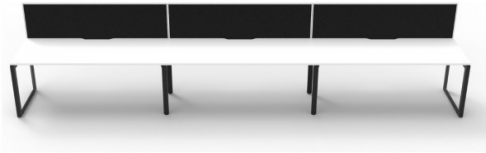

**DELUXE RAPID INFINITY 3 PERSON SINGLE SIDED WORKSTATION - WITH SCREENS - 1200MM W X 750MM D SCALLOP TOPS**

Deluxe Rapid Infinity 3 Person Single Sided Workstation - With Screen  
 Worksurface With 410mm W x 50mm D Scallop Cable Access  
 4500mm W x 780mm D x 730mm H (Overall), 1500mm W x 750mm D x 730mm H (Per User). 60mm x 45mm Bevelled Edge Loop Leg Underframe  
 495mm H x 30mm T Pinnable Privacy Screen Upholstered In Fabric

---

**SKU:** D-ILLSWS3P1575

**VARIATIONS**

Image	SKU	Price Description	Leg colour	Top colour	Screen colour
	D-ILLSWS3P1575		Black	Oak	Black Fabric with White Frame

Image	SKU	Price Description	Leg colour	Top colour	Screen colour
	D-ILLSWS3P1575 NO/BL		Black	Oak	Grey Fabric with Black Frame
	D-ILLSWS3P1575		Black	White	Black Fabric with White Frame
	D-ILLSWS3P1575 NW/BL		Black	White	Grey Fabric with Black Frame
	D-ILLSWS3P1575 NO/WS		White	Oak	Black Fabric with White Frame
	D-ILLSWS3P1575		White	Oak	Grey Fabric with Black Frame
	D-ILLSWS3P1575 NW/WS		White	White	Black Fabric with White Frame

Image	SKU	Price Description	Leg colour	Top colour	Screen colour
	D-ILLSWS3P1575		White	White	Grey Fabric with Black Frame

## PRODUCT DESCRIPTION

Maximise space and create an efficient working environment with Deluxe Rapid Infinity. 750mm deep enviroboard tops, with scallop for cable access, and a recessed leg to create full leg access in long runs of workstations.