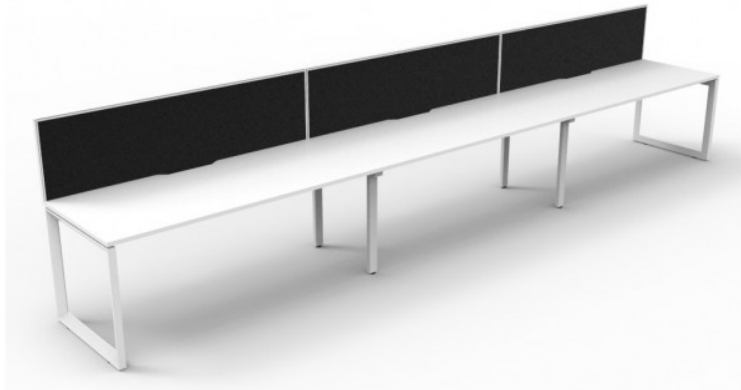

**DELUXE RAPID INFINITY 3 PERSON SINGLE SIDED WORKSTATION - WITH SCREENS - 1200MM W X 750MM D SCALLOP TOPS**

Deluxe Rapid Infinity 3 Person Single Sided Workstation - With Screen  
 Worksurface With 410mm W x 50mm D Scallop Cable Access  
 4500mm W x 780mm D x 730mm H (Overall), 1500mm W x 750mm D x 730mm H (Per User). 60mm x 45mm Bevelled Edge Loop Leg Underframe  
 495mm H x 30mm T Pinnable Privacy Screen Upholstered In Fabric

Image	SKU	Price Description	Leg colour	Top colour	Screen colour
	D-ILLSWS3P1575		White	White	Grey Fabric with Black Frame

## PRODUCT DESCRIPTION

Maximise space and create an efficient working environment with Deluxe Rapid Infinity. 750mm deep enviroboard tops, with scallop for cable access, and a recessed leg to create full leg access in long runs of workstations.

The 60 x 30 profile leg adds a minimalist look to each workstation run, and the matching dividing screen adds privacy and noise reduction to each workstation.

White or oak tops, and black or white frames create a modern, clean look to your fit out.