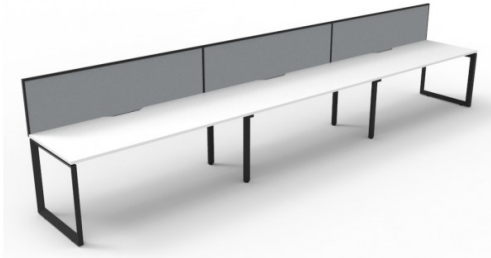

**DELUXE RAPID INFINITY 3 PERSON SINGLE SIDED WORKSTATION - WITH SCREENS - 1200MM W X 750MM D SCALLOP TOPS**

Deluxe Rapid Infinity 3 Person Single Sided Workstation - With Screen  
 Worksurface With 410mm W x 50mm D Scallop Cable Access  
 4500mm W x 780mm D x 730mm H (Overall), 1500mm W x 750mm D x 730mm H (Per User). 60mm x 45mm Bevelled Edge Loop Leg Underframe  
 495mm H x 30mm T Pinnable Privacy Screen Upholstered In Fabric

Image	SKU	Price Description	Leg colour	Top colour	Screen colour
	D-ILLSWS3P1575		White	White	Grey Fabric with Black Frame

## PRODUCT DESCRIPTION

Maximise space and create an efficient working environment with Deluxe Rapid Infinity. 750mm deep enviroboard tops, with scallop for cable access, and a recessed leg to create full leg access in long runs of workstations.

The 60 x 30 profile leg adds a minimalist look to each workstation run, and the matching dividing screen adds privacy and noise reduction to each workstation.

White or oak tops, and black or white frames create a modern, clean look to your fit out.