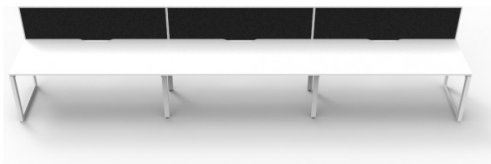

**DELUXE RAPID INFINITY 3 PERSON SINGLE SIDED WORKSTATION - WITH SCREENS - 1200MM W X 750MM D SCALLOP TOPS**

Deluxe Rapid Infinity 3 Person Single Sided Workstation - With Screen  
 Worksurface With 410mm W x 50mm D Scallop Cable Access  
 4500mm W x 780mm D x 730mm H (Overall), 1500mm W x 750mm D x 730mm H (Per User). 60mm x 45mm Bevelled Edge Loop Leg Underframe  
 495mm H x 30mm T Pinnable Privacy Screen Upholstered In Fabric

---

**SKU:** D-ILLSWS3P1575

**VARIATIONS**

Image	SKU	Price Description	Leg colour	Top colour	Screen colour
	D-ILLSWS3P1575		Black	Oak	Black Fabric with White Frame

Image	SKU	Price Description	Leg colour	Top colour	Screen colour
	D-ILLSWS3P1575 NO/BL		Black	Oak	Grey Fabric with Black Frame
	D-ILLSWS3P1575		Black	White	Black Fabric with White Frame
	D-ILLSWS3P1575 NW/BL		Black	White	Grey Fabric with Black Frame
	D-ILLSWS3P1575 NO/WS		White	Oak	Black Fabric with White Frame
	D-ILLSWS3P1575		White	Oak	Grey Fabric with Black Frame
	D-ILLSWS3P1575 NW/WS		White	White	Black Fabric with White Frame

Image	SKU	Price Description	Leg colour	Top colour	Screen colour
	D-ILLSWS3P1575		White	White	Grey Fabric with Black Frame

## PRODUCT DESCRIPTION

Maximise space and create an efficient working environment with Deluxe Rapid Infinity. 750mm deep enviroboard tops, with scallop for cable access, and a recessed leg to create full leg access in long runs of workstations.