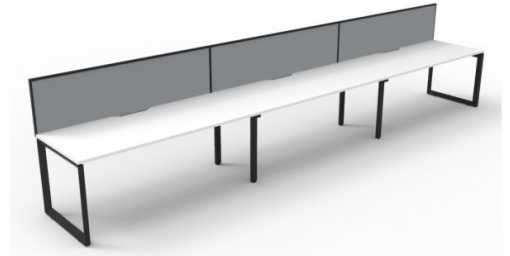

**DELUXE RAPID INFINITY 3 PERSON SINGLE SIDED WORKSTATION - WITH SCREENS - 1200MM W X 750MM D SCALLOP TOPS**

Deluxe Rapid Infinity 3 Person Single Sided Workstation - With Screen  
 Worksurface With 410mm W x 50mm D  
 Scallop Cable Access  
 3600mm W x 780mm D x 730mm H  
 (Overall), 1200mm W x 750mm D x 730mm H (Per User). 60mm x 45mm Bevelled Edge  
 Loop Leg Underframe  
 495mm H x 30mm T Pinnable Privacy Screen  
 Upholstered In Fabric

Image	SKU	Price Description	Leg colour	Top colour	Screen colour
	D-ILLSWS3P1275		White	White	Grey Fabric with Black Frame

## PRODUCT DESCRIPTION

Maximise space and create an efficient working environment with Deluxe Rapid Infinity. 750mm deep enviroboard tops, with scallop for cable access, and a recessed leg to create full leg access in long runs of workstations.

The 60 x 30 profile leg adds a minimalist look to each workstation run, and the matching dividing screen adds privacy and noise reduction to each workstation.

White or oak tops, and black or white frames create a modern, clean look to your fit out.