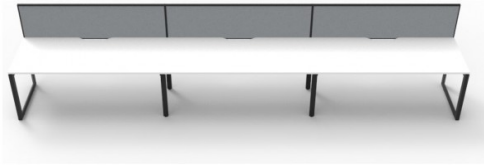

**DELUXE RAPID INFINITY 3 PERSON SINGLE SIDED WORKSTATION - WITH SCREENS - 1200MM W X 750MM D SCALLOP TOPS**

Deluxe Rapid Infinity 3 Person Single Sided Workstation - With Screen  
 Worksurface With 410mm W x 50mm D  
 Scallop Cable Access  
 3600mm W x 780mm D x 730mm H  
 (Overall), 1200mm W x 750mm D x 730mm H (Per User). 60mm x 45mm Bevelled Edge  
 Loop Leg Underframe  
 495mm H x 30mm T Pinnable Privacy Screen  
 Upholstered In Fabric

---

**SKU:** D-ILLSWS3P1275

**VARIATIONS**

Image	SKU	Price Description	Leg colour	Top colour	Screen colour
	D-ILLSWS3P1275		Black	Oak	Black Fabric with White Frame

Image	SKU	Price Description	Leg colour	Top colour	Screen colour
	D-ILLSWS3P1275 NO/BL		Black	Oak	Grey Fabric with Black Frame
	D-ILLSWS3P1275		Black	White	Black Fabric with White Frame
	D-ILLSWS3P1275 NW/BL		Black	White	Grey Fabric with Black Frame
	D-ILLSWS3P1275 NO/WS		White	Oak	Black Fabric with White Frame
	D-ILLSWS3P1275		White	Oak	Grey Fabric with Black Frame

Image	SKU	Price Description	Leg colour	Top colour	Screen colour
	D-ILLSWS3P1275		White	White	Grey Fabric with Black Frame

## PRODUCT DESCRIPTION

Maximise space and create an efficient working environment with Deluxe Rapid Infinity. 750mm deep enviroboard tops, with scallop for cable access, and a recessed leg to create full leg access in long runs of workstations.