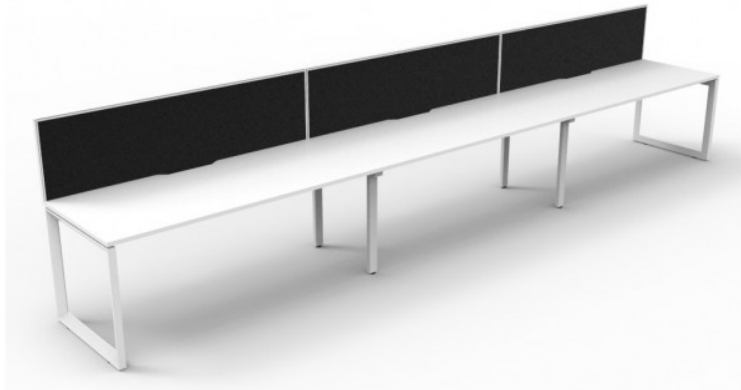

**DELUXE RAPID INFINITY 3 PERSON SINGLE SIDED WORKSTATION - WITH SCREENS - 1200MM W X 750MM D SCALLOP TOPS**

Deluxe Rapid Infinity 3 Person Single Sided Workstation - With Screen  
 Worksurface With 410mm W x 50mm D  
 Scallop Cable Access  
 3600mm W x 780mm D x 730mm H  
 (Overall), 1200mm W x 750mm D x 730mm H (Per User). 60mm x 45mm Bevelled Edge  
 Loop Leg Underframe  
 495mm H x 30mm T Pinnable Privacy Screen  
 Upholstered In Fabric

Image	SKU	Price Description	Leg colour	Top colour	Screen colour
	D-ILLSWS3P1275		White	White	Grey Fabric with Black Frame

## PRODUCT DESCRIPTION

Maximise space and create an efficient working environment with Deluxe Rapid Infinity. 750mm deep enviroboard tops, with scallop for cable access, and a recessed leg to create full leg access in long runs of workstations.

The 60 x 30 profile leg adds a minimalist look to each workstation run, and the matching dividing screen adds privacy and noise reduction to each workstation.

White or oak tops, and black or white frames create a modern, clean look to your fit out.