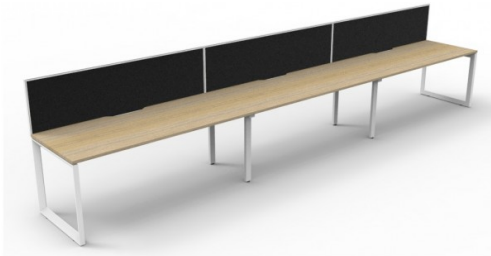

**DELUXE RAPID INFINITY 3 PERSON SINGLE SIDED WORKSTATION - WITH SCREENS - 1200MM W X 750MM D SCALLOP TOPS**

Deluxe Rapid Infinity 3 Person Single Sided Workstation - With Screen  
 Worksurface With 410mm W x 50mm D  
 Scallop Cable Access  
 3600mm W x 780mm D x 730mm H  
 (Overall), 1200mm W x 750mm D x 730mm H (Per User). 60mm x 45mm Bevelled Edge  
 Loop Leg Underframe  
 495mm H x 30mm T Pinnable Privacy Screen  
 Upholstered In Fabric

Image	SKU	Price Description	Leg colour	Top colour	Screen colour
	D-ILLSWS3P1275		White	White	Grey Fabric with Black Frame

## PRODUCT DESCRIPTION

Maximise space and create an efficient working environment with Deluxe Rapid Infinity. 750mm deep enviroboard tops, with scallop for cable access, and a recessed leg to create full leg access in long runs of workstations.

The 60 x 30 profile leg adds a minimalist look to each workstation run, and the matching dividing screen adds privacy and noise reduction to each workstation.

White or oak tops, and black or white frames create a modern, clean look to your fit out.