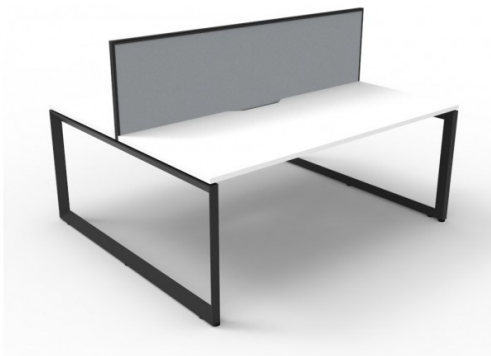

DELUXE RAPID INFINITY 2 PERSON DOUBLE SIDED WORKSTATION

Deluxe Rapid Infinity 2 Person Double Sided Workstation - With Screen
 Worksurface With 410mm W x 50mm D
 Scallop Cable Access
 1800mm W x 1530mm D x 1200mm H
 (Overall), 1800mm W x 750mm D x 730mm H (Per User), 60mm x 45mm Bevelled Edge
 Loop Leg Underframe
 495mm H x 30mm T Pinnable Privacy Screen
 Upholstered In Fabric

SKU: D-ILLDWS2P1875

VARIATIONS

| Image | SKU | Price Description | Leg colour | Top colour | Screen colour |
|--|-------------------------|-------------------|------------|------------|------------------------------|
|  | D-ILLDWS2P1875 NO/BL | | Black | Oak | Grey Fabric with Black Frame |

GALLERY IMAGES

PRODUCT DESCRIPTION

Maximise space and create an efficient working environment with Deluxe Rapid Infinity. 750mm deep Enviroboard tops, with scallop for cable access, and a recessed leg to create full leg access in long runs of workstations.

The bevelled edge loop leg finishes each workstation run with a premium look, and the matching dividing screen adds privacy and noise reduction to each workstation.

White or oak tops, with black or white frames create a modern, clean look to your fit out.