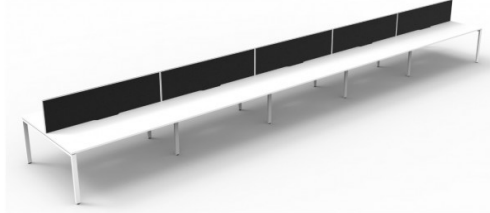

**DELUXE RAPID INFINITY 10 PERSON  
DOUBLE SIDED WORKSTATION -  
WITH SCREENS - 1800MM W X  
750MM D SCALLOP WORKTOPS**

Deluxe Rapid Infinity 10 Person Double Sided Workstation - With Screen  
Worksurface With 410mm W x 50mm D  
Scallop Cable Access  
90400mm W x 1530mm D x 1200mm H  
(Overall), 1800mm W x 750mm D x 730mm  
H (Per User), 60mm x 30mm Profile Leg  
Underframe  
495mm H x 30mm T Pinnable Privacy Screen  
Upholstered In Fabric

---

**SKU:** D-IPLDWS10P1875

**VARIATIONS**

| Image   | SKU             | Price Description | Leg colour | Top colour | Screen colour                 |
|---|-----------------|-------------------|------------|------------|-------------------------------|
|  | D-IPLDWS10P1875 |                   | Black      | Oak        | Black Fabric with White Frame |

| Image  | SKU             | Price Description | Leg colour | Top colour | Screen colour                |
|--|-----------------|-------------------|------------|------------|------------------------------|
|  | D-IPLDWS10P1875 |                   | White      | White      | Grey Fabric with Black Frame |

## PRODUCT DESCRIPTION

Maximise space and create an efficient working environment with Deluxe Rapid Infinity. 750mm deep Enviroboard tops, with scallop for cable access, and a recessed leg to create full leg access in long runs of workstations.