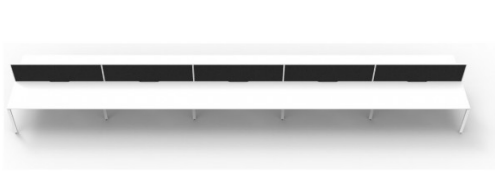

GALLERY IMAGES

PRODUCT DESCRIPTION

Maximise space and create an efficient working environment with Deluxe Rapid Infinity. 750mm deep Enviroboard tops, with scallop for cable access, and a recessed leg to create full leg access in long runs of workstations.

The 60 x 30 profile leg adds a minimalist look to each workstation run, and the matching dividing screen adds privacy and noise reduction to each workstation.