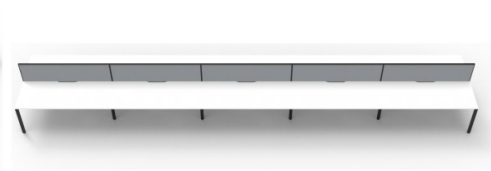

**DELUXE RAPID INFINITY 10 PERSON  
DOUBLE SIDED WORKSTATION -  
WITH SCREENS - 1800MM W X  
750MM D SCALLOP WORKTOPS**

Deluxe Rapid Infinity 10 Person Double Sided Workstation - With Screen  
Worksurface With 410mm W x 50mm D  
Scallop Cable Access  
90400mm W x 1530mm D x 1200mm H  
(Overall), 1800mm W x 750mm D x 730mm  
H (Per User), 60mm x 30mm Profile Leg  
Underframe  
495mm H x 30mm T Pinnable Privacy Screen  
Upholstered In Fabric

---

**SKU:** D-IPLDWS10P1875

**VARIATIONS**

| Image   | SKU             | Price Description | Leg colour | Top colour | Screen colour                 |
|---|-----------------|-------------------|------------|------------|-------------------------------|
|  | D-IPLDWS10P1875 |                   | Black      | Oak        | Black Fabric with White Frame |

| Image  | SKU             | Price Description | Leg colour | Top colour | Screen colour                |
|--|-----------------|-------------------|------------|------------|------------------------------|
|  | D-IPLDWS10P1875 |                   | White      | White      | Grey Fabric with Black Frame |

## PRODUCT DESCRIPTION

Maximise space and create an efficient working environment with Deluxe Rapid Infinity. 750mm deep Enviroboard tops, with scallop for cable access, and a recessed leg to create full leg access in long runs of workstations.