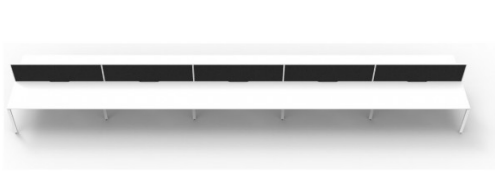

**DELUXE RAPID INFINITY 10 PERSON
DOUBLE SIDED WORKSTATION -
WITH SCREENS - 1500MM W X
750MM D SCALLOP WORKTOPS**

Deluxe Rapid Infinity 10 Person Double Sided Workstation - With Screen
Worksurface With 410mm W x 50mm D
Scalloped Cable Access
7500mm W x 1530mm D x 1200mm H
(Overall), 1500mm W x 750mm D x 730mm
H (Per User), 60mm x 30mm Profile Leg
Underframe
495mm H x 30mm T Pinnable Privacy Screen
Upholstered In Fabric

SKU: D-IPLDWS10P1575

VARIATIONS

Image	SKU	Price Description	Leg colour	Top colour	Screen colour
	D-IPLDWS10P1575		Black	Oak	Black Fabric with White Frame

Image	SKU	Price Description	Leg colour	Top colour	Screen colour
	D-IPLDWS10P1575 NO/BL		Black	Oak	Grey Fabric with Black Frame
	D-IPLDWS10P1575		Black	White	Black Fabric with White Frame
	D-IPLDWS10P1575 NW/BL		Black	White	Grey Fabric with Black Frame
	D-IPLDWS10P1575 NO/WS		White	Oak	Black Fabric with White Frame
	D-IPLDWS10P1575		White	Oak	Grey Fabric with Black Frame
	D-IPLDWS10P1575 NW/WS		White	White	Black Fabric with White Frame

Image	SKU	Price Description	Leg colour	Top colour	Screen colour
	D-IPLDWS10P1575		White	White	Grey Fabric with Black Frame

GALLERY IMAGES

PRODUCT DESCRIPTION

Maximise space and create an efficient working environment with Deluxe Rapid Infinity. 750mm deep Enviroboard tops, with scallop for cable access, and a recessed leg to create full leg access in long runs of workstations.

The 60 x 30 profile leg adds a minimalist look to each workstation run, and the matching dividing screen adds privacy and noise reduction to each workstation.

White or oak tops, and black or white frames create a modern, clean look to your fit out.