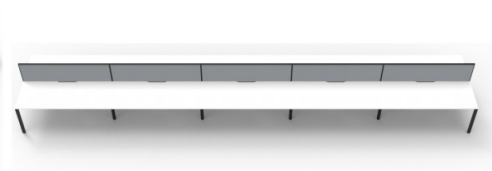

**DELUXE RAPID INFINITY 10 PERSON
DOUBLE SIDED WORKSTATION -
WITH SCREENS - 1500MM W X
750MM D SCALLOP WORKTOPS**

Deluxe Rapid Infinity 10 Person Double Sided Workstation - With Screen
Worksurface With 410mm W x 50mm D
Scalloped Cable Access
7500mm W x 1530mm D x 1200mm H
(Overall), 1500mm W x 750mm D x 730mm
H (Per User), 60mm x 30mm Profile Leg
Underframe
495mm H x 30mm T Pinnable Privacy Screen
Upholstered In Fabric

SKU: D-IPLDWS10P1575

VARIATIONS

Image	SKU	Price Description	Leg colour	Top colour	Screen colour
	D-IPLDWS10P1575		Black	Oak	Black Fabric with White Frame

Image	SKU	Price Description	Leg colour	Top colour	Screen colour
	D-IPLDWS10P1575 NO/BL		Black	Oak	Grey Fabric with Black Frame
	D-IPLDWS10P1575		Black	White	Black Fabric with White Frame
	D-IPLDWS10P1575 NW/BL		Black	White	Grey Fabric with Black Frame
	D-IPLDWS10P1575 NO/WS		White	Oak	Black Fabric with White Frame
	D-IPLDWS10P1575		White	Oak	Grey Fabric with Black Frame
	D-IPLDWS10P1575 NW/WS		White	White	Black Fabric with White Frame

Image	SKU	Price Description	Leg colour	Top colour	Screen colour
	D-IPLDWS10P1575		White	White	Grey Fabric with Black Frame

GALLERY IMAGES

PRODUCT DESCRIPTION

Maximise space and create an efficient working environment with Deluxe Rapid Infinity. 750mm deep Enviroboard tops, with scallop for cable access, and a recessed leg to create full leg access in long runs of workstations.

The 60 x 30 profile leg adds a minimalist look to each workstation run, and the matching dividing screen adds privacy and noise reduction to each workstation.

White or oak tops, and black or white frames create a modern, clean look to your fit out.