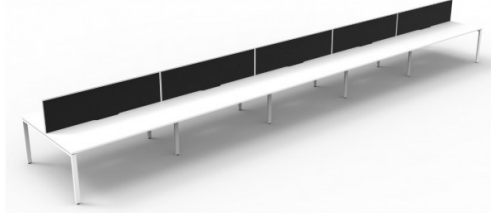

**DELUXE RAPID INFINITY 10 PERSON
DOUBLE SIDED WORKSTATION -
WITH SCREENS - 1500MM W X
750MM D SCALLOP WORKTOPS**

Deluxe Rapid Infinity 10 Person Double Sided Workstation - With Screen
Worksurface With 410mm W x 50mm D
Scalloped Cable Access
7500mm W x 1530mm D x 1200mm H
(Overall), 1500mm W x 750mm D x 730mm
H (Per User), 60mm x 30mm Profile Leg
Underframe
495mm H x 30mm T Pinnable Privacy Screen
Upholstered In Fabric

SKU: D-IPLDWS10P1575

VARIATIONS

Image	SKU	Price Description	Leg colour	Top colour	Screen colour
	D-IPLDWS10P1575		Black	Oak	Black Fabric with White Frame

Image	SKU	Price Description	Leg colour	Top colour	Screen colour
	D-IPLDWS10P1575 NO/BL		Black	Oak	Grey Fabric with Black Frame
	D-IPLDWS10P1575		Black	White	Black Fabric with White Frame
	D-IPLDWS10P1575 NW/BL		Black	White	Grey Fabric with Black Frame
	D-IPLDWS10P1575 NO/WS		White	Oak	Black Fabric with White Frame
	D-IPLDWS10P1575		White	Oak	Grey Fabric with Black Frame
	D-IPLDWS10P1575 NW/WS		White	White	Black Fabric with White Frame

Image	SKU	Price Description	Leg colour	Top colour	Screen colour
	D-IPLDWS10P1575		White	White	Grey Fabric with Black Frame

GALLERY IMAGES

PRODUCT DESCRIPTION

Maximise space and create an efficient working environment with Deluxe Rapid Infinity. 750mm deep Enviroboard tops, with scallop for cable access, and a recessed leg to create full leg access in long runs of workstations.

The 60 x 30 profile leg adds a minimalist look to each workstation run, and the matching dividing screen adds privacy and noise reduction to each workstation.

White or oak tops, and black or white frames create a modern, clean look to your fit out.