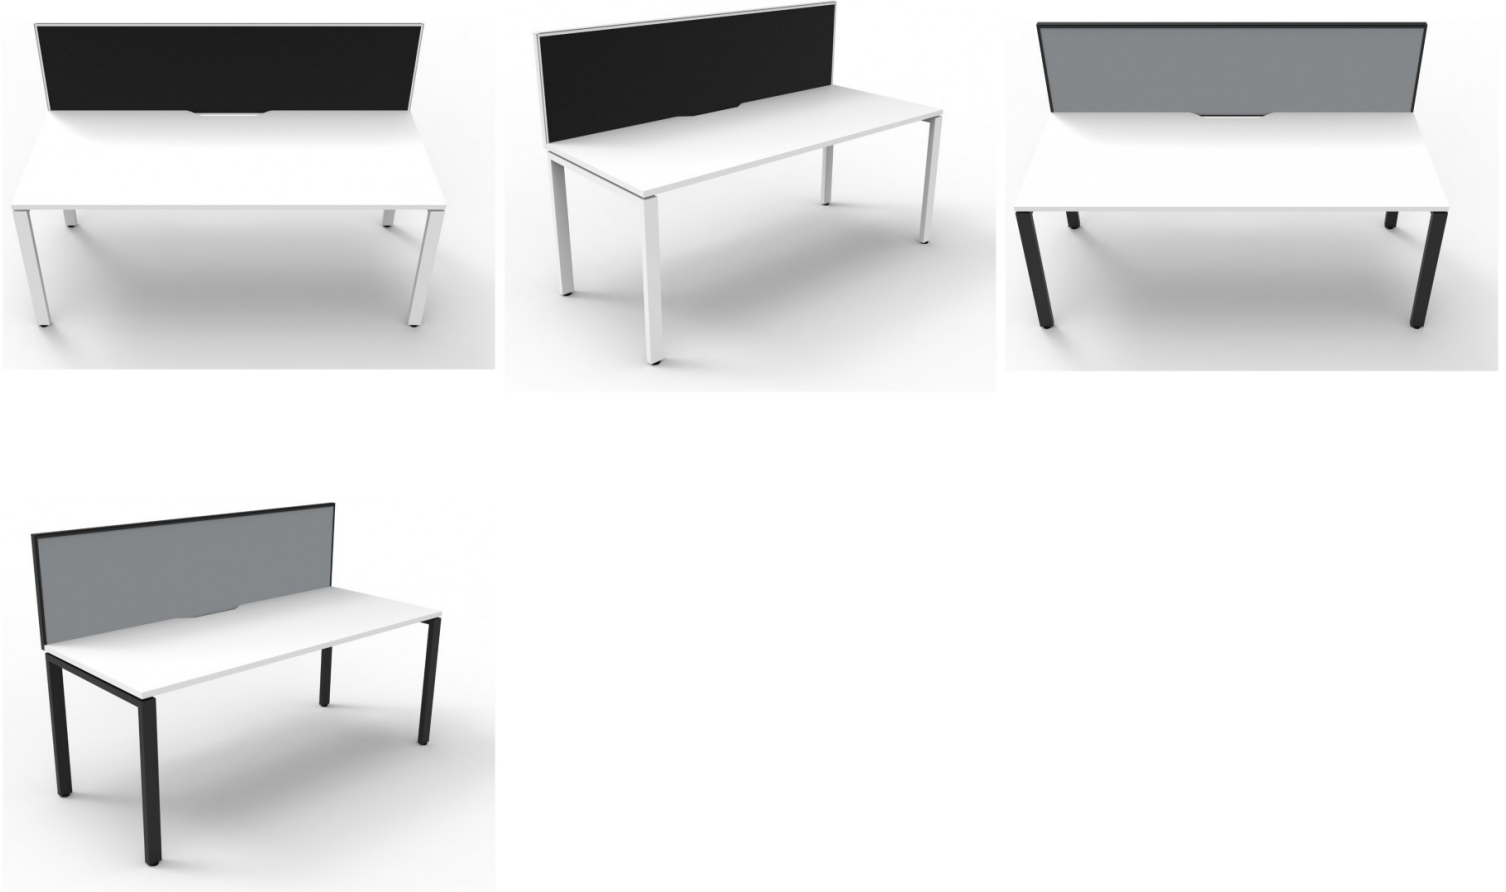

DELUXE RAPID INFINITY 1 PERSON SINGLE SIDED WORKSTATION - WITH SCREEN - 1800MM W X 750MM D SCALLOP WORKTOP

Deluxe Rapid Infinity 1 Person Single Sided Workstation - With Screen
 Worksurface With 410mm W x 50mm D Scallop Cable Access
 1800mm W x 780mm D x 730mm H (Overall), 1800mm W x 750mm D x 730mm H (Per User). 60mm x 30mm Profile Leg Underframe
 495mm H x 30mm T Pinnable Privacy Screen Upholstered In Fabric

SKU: D-IPLSWS1P1875

VARIATIONS

Image	SKU	Price	Description	Leg colour	Top colour	Screen colour
	D-IPLSWS1P1875			Black	Oak	Black Fabric with White Frame

Image	SKU	Price Description	Leg colour	Top colour	Screen colour
	D-IPLSWS1P1875 NO/BL		Black	Oak	Grey Fabric with Black Frame
	D-IPLSWS1P1875		Black	White	Black Fabric with White Frame
	D-IPLSWS1P1875 NW/BL		Black	White	Grey Fabric with Black Frame
	D-IPLSWS1P1875 NO/WS		White	Oak	Black Fabric with White Frame
	D-IPLSWS1P1875		White	Oak	Grey Fabric with Black Frame
	D-IPLSWS1P1875 NW/WS		White	White	Black Fabric with White Frame

Image	SKU	Price Description	Leg colour	Top colour	Screen colour
	D-IPLSWS1P1875		White	White	Grey Fabric with Black Frame

GALLERY IMAGES

PRODUCT DESCRIPTION

Maximise space and create an efficient working environment with Deluxe Rapid Infinity. 750mm deep enviroboard tops, with scallop for cable access, and a recessed leg to create full leg access in long runs of workstations.

The 60 x 30 profile leg adds a minimalist look to each workstation run, and the matching dividing screen adds privacy and noise reduction to each workstation.

White or oak tops, and black or white frames create a modern, clean look to your fit out.