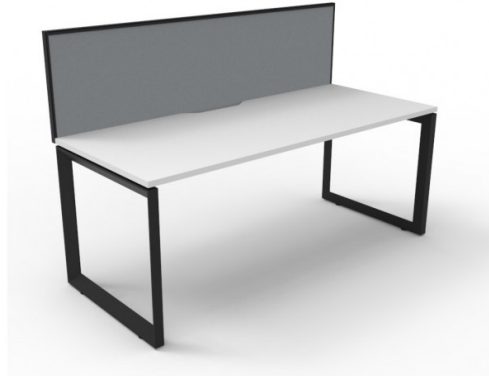

**DELUXE RAPID INFINITY 1 PERSON SINGLE SIDED WORKSTATION - WITH SCREEN - 1800MM W X 750MM D SCALLOP TOP**

Deluxe Rapid Infinity 1 Person Single Sided Workstation - With Screen  
 Worksurface With 410mm W x 50mm D  
 Scallop Cable Access  
 1800mm W x 780mm D x 730mm H  
 (Overall), 1800mm W x 750mm D x 730mm H (Per User). 60mm x 45mm Bevelled Edge  
 Loop Leg Underframe  
 495mm H x 30mm T Pinnable Privacy Screen  
 Upholstered In Fabric

Image	SKU	Price Description	Leg colour	Top colour	Screen colour
	D-ILLSWS1P1875 NW/WS		White	White	Black Fabric with White Frame
	D-ILLSWS1P1875		White	White	Grey Fabric with Black Frame

## PRODUCT DESCRIPTION

Maximise space and create an efficient working environment with Deluxe Rapid Infinity. 750mm deep Enviroboard tops, with scallop for cable access, and a recessed leg to create full leg access in long runs of workstations.

The bevelled edge loop leg finishes each workstation run with a premium look, and the matching dividing screen adds privacy and noise reduction to each workstation.

White or oak tops, with black or white frames create a modern, clean look to your fit out.