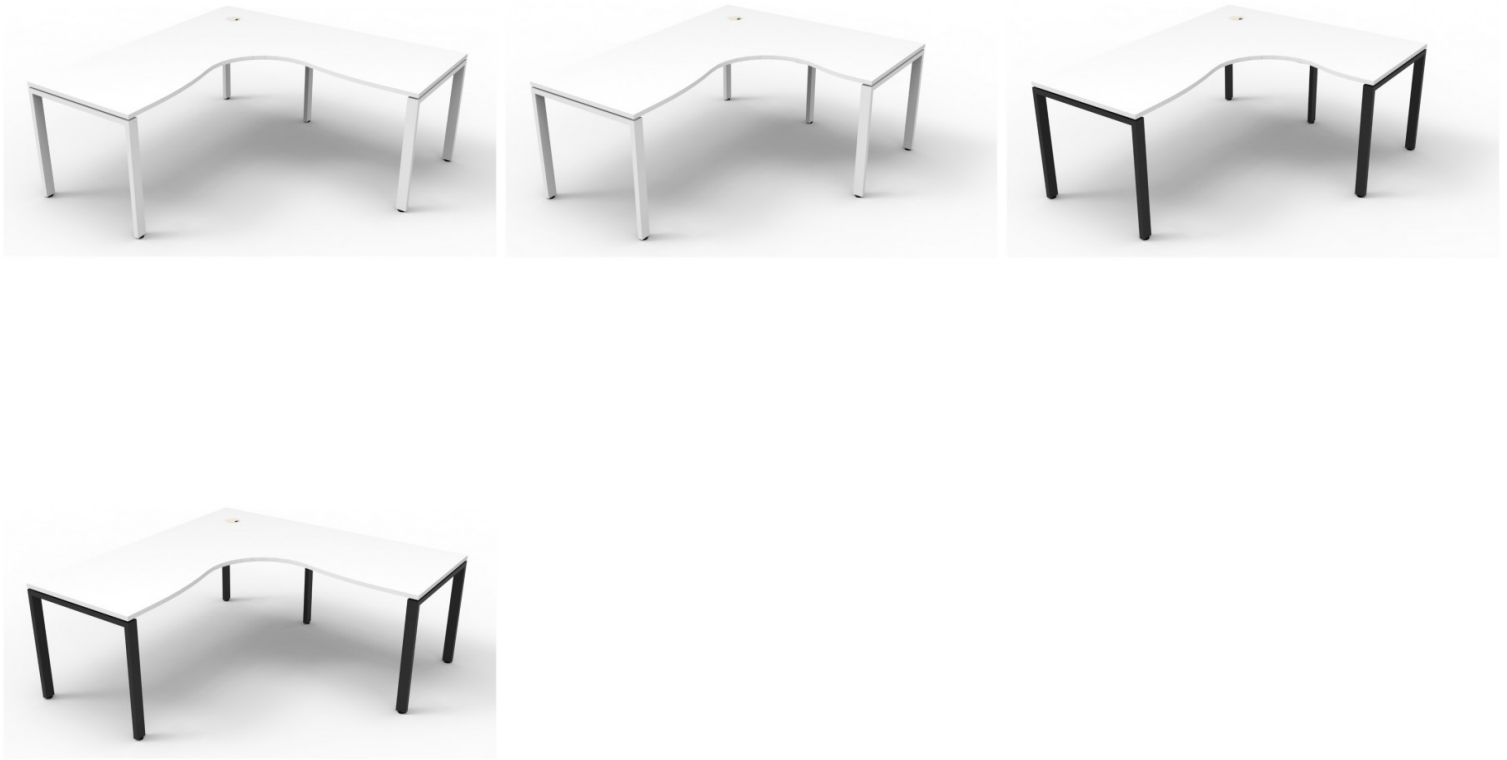

DELUXE RAPID INFINITY 1 PERSON SINGLE SIDED CORNER WORKSTATION

Deluxe Rapid Infinity 1 Person Single Sided Corner Workstation
 Worksurface With 80mm Dia Cable Entry Hole
 1500mm W x 1500mm W x 750mm D x 730mm H
 60mm x 30mm Profile Leg Underframe

SKU: D-IPLCWS1P1515

VARIATIONS

Image	SKU	Price Description	Leg colour	Top colour
	D-IPLCWS1P1515 NO/BL		Black	Oak
	D-IPLCWS1P1515 NW/BL		Black	White

Image	SKU	Price Description	Leg colour	Top colour
	D-IPLCWS1P1515 NO/WS		White	Oak
	D-IPLCWS1P1515 NW/WS		White	White

GALLERY IMAGES

PRODUCT DESCRIPTION

Maximise space and create an efficient working environment with Deluxe Rapid Infinity. 750mm deep Enviroboard tops, with cable access hole.

White or oak tops, and black or white frames create a modern, clean look to your fit out. Configure multiple corner workstations together to create pods with or without screens for large workspaces.

The 60 x 30 profile leg adds a minimalist look to each workstation.

Finishes:

Specifications

SKU	Width	Overall Length	Overall Depth	Overall Height
D-IPLCWS1P181875	1800mm	1800mm	730mm	
D-IPLCWS1P181575	1800mm	1500mm	730mm	
D-IPLCWS1P151575	1500mm	1500mm	730mm	
D-IPLCWS4PWS181875	3630mm	3630mm	1200mm	
D-IPLCWS4PWS181575	3630mm	3030mm	1200mm	
D-IPLCWS4PWS151575	3030mm	3030mm	1200mm	