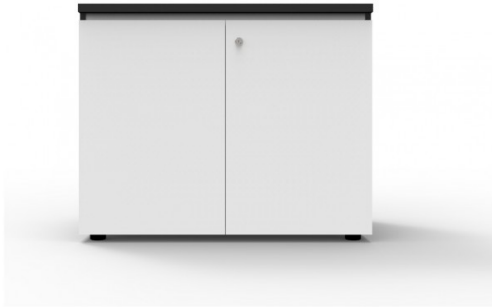

**DELUXE INFINITY SWING 2 DOOR
CUPBOARD - 900MM W X 600MM D X
730MM H**

Deluxe Infinity Swing 2 Door Cupboard -
900mm W x 600mm D x 730mm H
Finished In Laminate With Black Rigid Edging
- Lockable - Supplied With 2 x Keys
Adjustable Levelling Feet - Shark Nose
Feature On Top Door Front For Easy Opening

SKU: IFSD96

GALLERY IMAGES

PRODUCT DESCRIPTION

Add stylish storage with Rapid Infinity swing door cupboards. Featuring black rigid edging and a shark nose on the top of the door for easy opening.

Finishes:

Specifications

SKU	Width	Depth	Height
IFSD96	900mm	600mm	730mm
IFSD1245	1200mm	450mm	730mm
IFSD1545	1500mm	450mm	730mm
IFSD1845	1800mm	450mm	730mm

Box Dimensions

Box Number	Width	Depth	Height	CBM	Weight
IFSD96 Box 1/2	660mm	90mm	1020mm	0.06	29kg