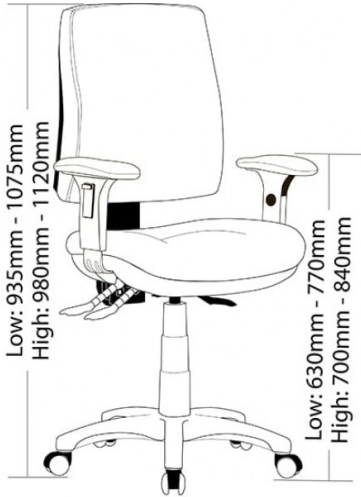

ALPHA AL200C

- Adjustable seat height
- Adjustable back height (ratchet)
- Adjustable seat angle (with 3 lever mechanism only)
- Adjustable back angle
- Optional adjustable arms
- Optional seat depth (seat slider) (not available on drafting chair)
- Optional drafting kit
- Optional 2 or 3 lever mechanism
- Available in high and low back
- Moulded seat and back foam
- 600mm black nylon base
- Available in local fabrics
- AFRDI tested to level 6
- Suitable for indoor use only
- 7 year warranty
- Weight limit is 130kg

SKU: N/A

GALLERY IMAGES

WARRANTY

7
Year

WEIGHT LIMIT

130
Kilogram