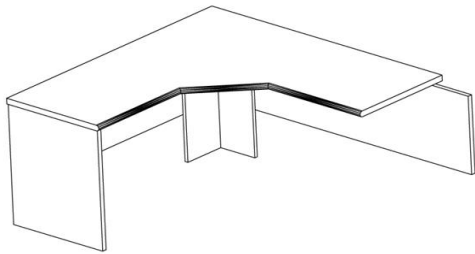

Image	Name	Code	Size	Notes
	<b>Cellantani Wall Unit</b>	<b>CODE</b>	<b>SIZE</b>	
		MW9	Bookcae/ 300D Top Hutch x 900W	
		MW12	1200 W	
		MW15	1500 W	
		MW18	1800 W	
		MW96	1800 H X 600D S/D Bookcase/ 300D Top Hutch x 900W	
		MW126	1200 W	
			MW156	1500W
		MW186	1800W	
	<b>TW96 Timber Veneer Wall Unit</b>	<b>CODE</b>	<b>SIZE</b>	
		TW96	900W X 1800H X 600D	

	<b>Timber Veneer Desk return</b>	<b>Code</b>	<b>Size</b>	
		TR30945	900 X480	
		TR30960	900 X600	
		TR31245	1200 X 480	
		TR31260	1200 X 600	
	<b>Timber Veneer Conference Setting</b>			
	<b>Timber Veneer Conference Desk</b>	<b>Code</b>	<b>Size</b>	
		TDP249	2400 X 900 X 1200 Dia	
		TDP217	2100 x 750 1050 Dia	

	<b>Timber Veneer Computer Splay Return</b>	<b>Code</b>	<b>Size</b>	
		TRS124	1200 L X 480D	
		TRS126	1200L X 600D	
	<b>Timber Veneer Cellantani Desk</b>	<b>Code</b>	<b>Size</b>	
		TU24912:	2400W X 900/1200D	
	<b>Timber Veneer Cellantani Corner Hutch</b>	<b>Code</b>	<b>Size</b>	
		THR9	900 x 900 x 300D	
		THR15	1500 x 900 x 300D	

**Timber Veneer  
Corner Workstation**

**CODE**

**SIZE**

TC186 1800 X 1800 X 600  
TC217 2100 X 2100 X 750

**PRESTIGE SETTING**

33mm Thick Cedar Natural Veneer  
2mm Solid Timber Edge  
Square Edge Profile  
Chrome Round Base  
Floating Privacy Panel  
Expansive Work Surface  
Individual Colour, Individual Design