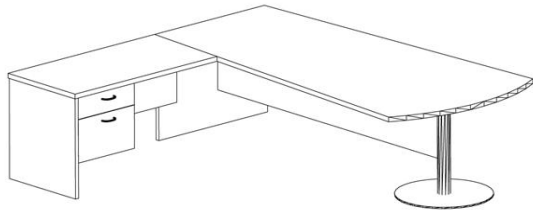

	<b>Timber Veneer Desk return</b>	<b>Code</b>	<b>Size</b>	
		TR30945	900 X480	
		TR30960	900 X600	
		TR31245	1200 X 480	
		TR31260	1200 X 600	
	<b>Timber Veneer Conference Setting</b>			
	<b>Timber Veneer Conference Desk</b>	<b>Code</b>	<b>Size</b>	
		TDP249	2400 X 900 X 1200 Dia	
		TDP217	2100 x 750 1050 Dia	

	<b>Timber Veneer Computer Splay Return</b>	<b>Code</b>	<b>Size</b>	
		TRS124	1200 L X 480D	
		TRS126	1200L X 600D	
	<b>Timber Veneer Cellantani Desk</b>	<b>Code</b>	<b>Size</b>	
		TU24912:	2400W X 900/1200D	
	<b>Timber Veneer Cellantani Corner Hutch</b>	<b>Code</b>	<b>Size</b>	
		THR9	900 x 900 x 300D	
		THR15	1500 x 900 x 300D	

**Timber Veneer  
Corner Workstation**

**CODE**

**SIZE**

TC186 1800 X 1800 X 600  
TC217 2100 X 2100 X 750

**PRESTIGE SETTING**

33mm Thick Cedar Natural Veneer  
2mm Solid Timber Edge  
Square Edge Profile  
Chrome Round Base  
Floating Privacy Panel  
Expansive Work Surface  
Individual Colour, Individual Design