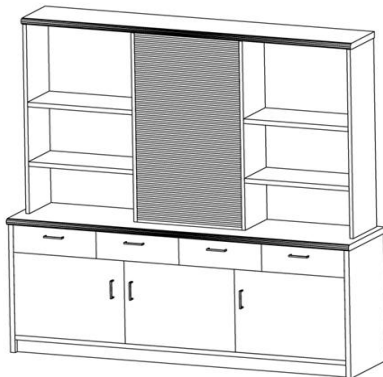

	<b>Timber Veneer Computer Splay Return</b>	<b>Code</b>	<b>Size</b>	
		TRS124	1200 L X 480D	
		TRS126	1200L X 600D	
	<b>Timber Veneer Cellantani Desk</b>	<b>Code</b>	<b>Size</b>	
		TU24912:	2400W X 900/1200D	
	<b>Timber Veneer Cellantani Corner Hutch</b>	<b>Code</b>	<b>Size</b>	
		THR9	900 x 900 x 300D	
		THR15	1500 x 900 x 300D	

**Timber Veneer  
Corner Workstation**

**CODE**

**SIZE**

TC186 1800 X 1800 X 600  
TC217 2100 X 2100 X 750

**PRESTIGE SETTING**

33mm Thick Cedar Natural Veneer  
2mm Solid Timber Edge  
Square Edge Profile  
Chrome Round Base  
Floating Privacy Panel  
Expansive Work Surface  
Individual Colour, Individual Design

**Timber Wall Unit  
Roll Door**

**CODE**

**SIZE**

TW96 900W X 1800H X 600D  
TW126 1200W  
TW156 1500W  
TW18 1800W