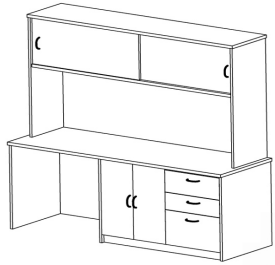

Image	Name	Code		Notes
	Madison Cellantani Wall Unit	CODE	SIZE	
		MW9	Bookcase/ 300D Top Hutch x 900W	
		MW12	1200 W	
		MW15	1500 W	
		MW18	1800 W	
		MW96	1800 H X 600D S/D Bookcase/ 300D Top Hutch x 900W	
		MW126	1200 W	
		MW156	1500W	
		MW186	1800W	
				
Madison Bookcase 1800H		CODE	SIZE	
		MB1809	1800H X 900W X 300D 5 Shelves	
		MB1810	1800H X 900W X 400D 5 Shelves	
		MB1812	1800H X 1200W X 300D 5 Shelves	

	Madison Mobile Pedestal	CODE	CONFIGURATION	
		MMP3	2 Personal and 1 File Drawer	
		MMP2	2 File Drawers	
		MMP4	4 Personal Drawers	
	Madison Wall Unit With 600D Base	CODE	SIZE	
		MW96	900W X 1800H X 600D Base unit with 300D Top Hutch	
		MW126	1200W X 1800H X 600D Base unit with 300D Top Hutch	
		MW156	1500W X 1800H X 600D Base unit with 300D Top Hutch	
		MW186	1800W X 1800H X 600D Base unit with 300D Top Hutch	

Ergo Form Wall Unit	CODE	SIZE	
	EFW1806	1800W x 600D / 400D Sliding door Bookcase Top Hutch	

Computer Desk Caddie With Top	CODE	SIZE	
	MDC09	900L X 300D X 800H	
	MDC12	1200L X 300D X 800H	
	MDC15	1500L X 300D X 800H	
	MDC18	1800L X 300D X 800H	

Madison 900 Bookcase	CODE	SIZE	
	MB0909	900H X 900W X 300D 2 Shelves	
	MB0910	900H X 900W X 400D 2 Shelves	
	MB0912	900H X 1200W X 300D 2 Shelves	
	MB0918	900H X 1800W X 300D 2 X2 Shelves	

**Madison 1200
Bookcase**