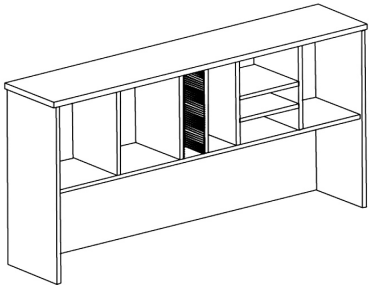

Image	Name	Code		Notes
	Madison Cellantani Wall Unit	CODE	SIZE	
		MW9	Bookcase/ 300D Top Hutch x 900W	
		MW12	1200 W	
		MW15	1500 W	
		MW18	1800 W	
		MW96	1800 H X 600D S/D Bookcase/ 300D Top Hutch x 900W	
		MW126	1200 W	
		MW156	1500W	
		MW186	1800W	
				
Madison Bookcase 1800H		CODE	SIZE	
		MB1809	1800H X 900W X 300D 5 Shelves	
		MB1810	1800H X 900W X 400D 5 Shelves	
		MB1812	1800H X 1200W X 300D 5 Shelves	

	Madison Mobile Pedestal	CODE	CONFIGURATION	
		MMP3	2 Personal and 1 File Drawer	
		MMP2	2 File Drawers	
		MMP4	4 Personal Drawers	
	Madison Wall Unit With 600D Base	CODE	SIZE	
		MW96	900W X 1800H X 600D Base unit with 300D Top Hutch	
		MW126	1200W X 1800H X 600D Base unit with 300D Top Hutch	
		MW156	1500W X 1800H X 600D Base unit with 300D Top Hutch	
		MW186	1800W X 1800H X 600D Base unit with 300D Top Hutch	

Ergo Form Wall Unit	CODE	SIZE	
	EFW1806	1800W x 600D / 400D Sliding door Bookcase Top Hutch	

Computer Desk Caddie With Top	CODE	SIZE	
	MDC09	900L X 300D X 800H	
	MDC12	1200L X 300D X 800H	
	MDC15	1500L X 300D X 800H	
	MDC18	1800L X 300D X 800H	

Madison 900 Bookcase	CODE	SIZE	
	MB0909	900H X 900W X 300D 2 Shelves	
	MB0910	900H X 900W X 400D 2 Shelves	
	MB0912	900H X 1200W X 300D 2 Shelves	
	MB0918	900H X 1800W X 300D 2 X2 Shelves	

**Madison 1200
Bookcase**