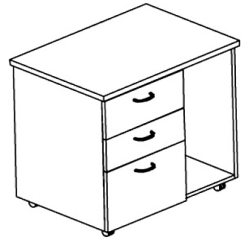

**Ergo Form CPU Tower
Mobile 3**

CODE

SIZE

EFCD3

800 X 500 X 680H